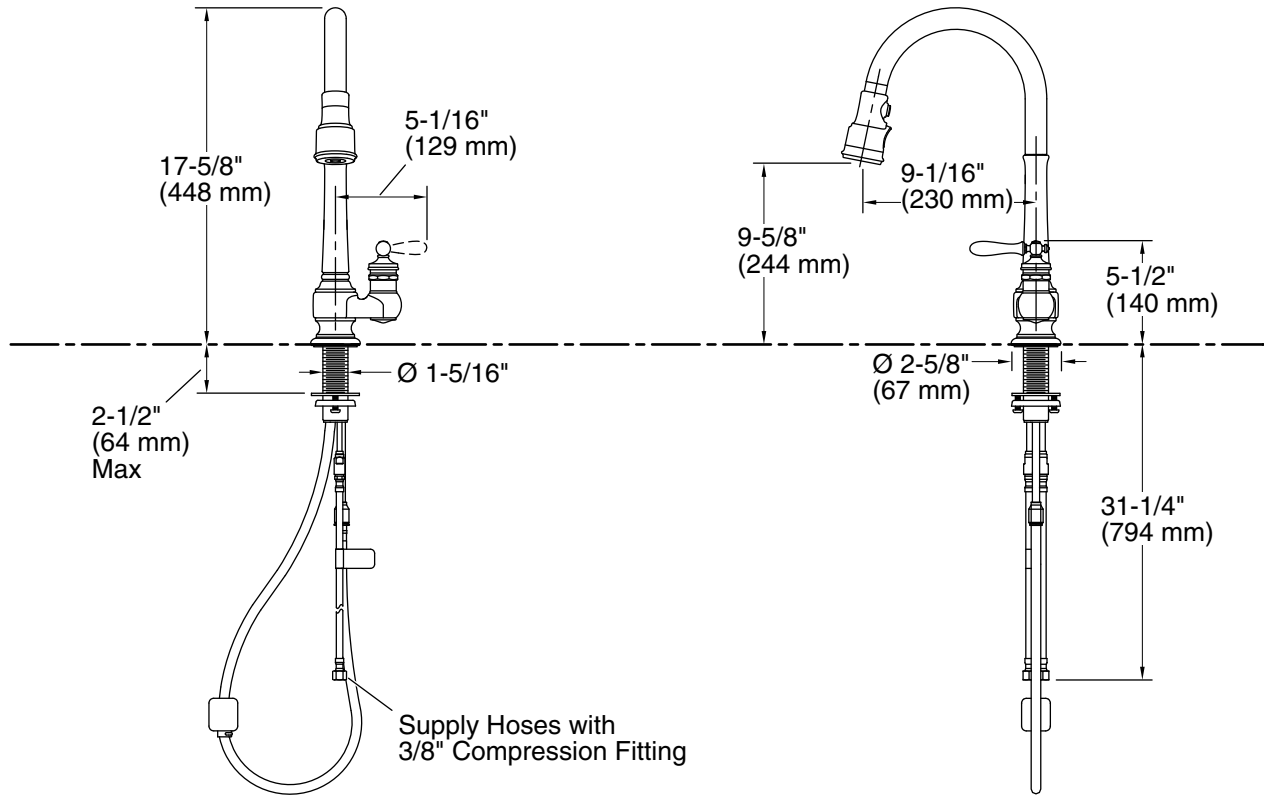

Adapters, Rough-in and Extension Kits

1012715 Range: 3-1/4" (83 mm) - 5-3/8" (137 mm)

Recommended Products/Accessories

1167289 1.5 GPM [5.7 l/min] Low Flow Kit
 K-99272 Three-Hole Kitchen Faucet Escutcheon

Technical Information

All product dimensions are nominal.

Faucet flow rate: 1.5 gal/min (5.7 l/min)

Spout:

Spout reach: 9-1/16" (230 mm)

Notes

Install this product according to the installation guide.

ADA compliant for faucet handles only.