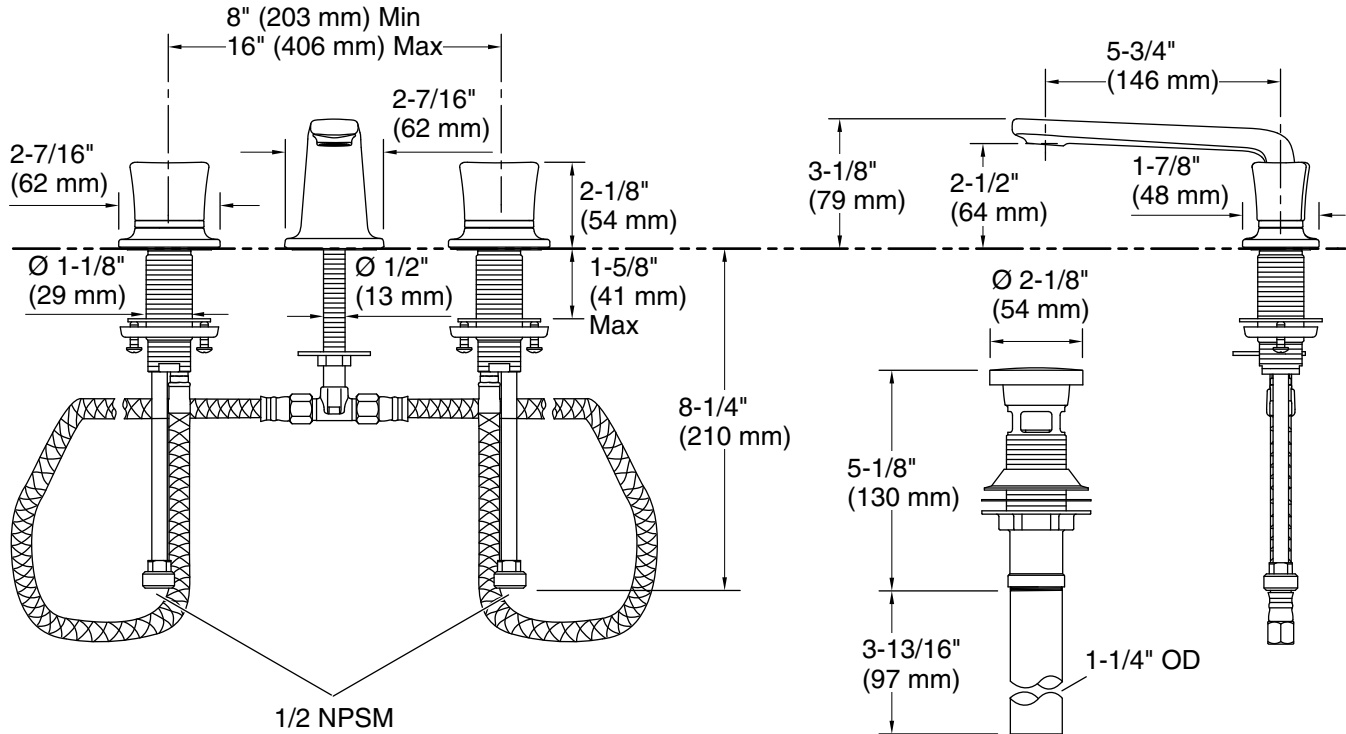

KALLISTA

Per Se® Decorative by KALLISTA
Sink faucet, low spout, gold flake crystal handles
P24705-GF

Technical Information

All product dimensions are nominal.

Faucet flow rate: 1.2 gal/min (4.5 l/min)

Drain included: Yes

Drain with overflow: Yes

Spout:

Spout reach: 5-11/16" (144 mm)

Pressure/fixture Supply Requirements

Min flow rate: 1.2 gpm (4.5 lpm)

1-888-4-KALLISTA (1-888-452-5547)

Kallista reserves the right to make revisions without notice to product specifications.

For the most current Specification Sheet, go to www.kallista.com.

1-26-2026 20:50 - US/CA