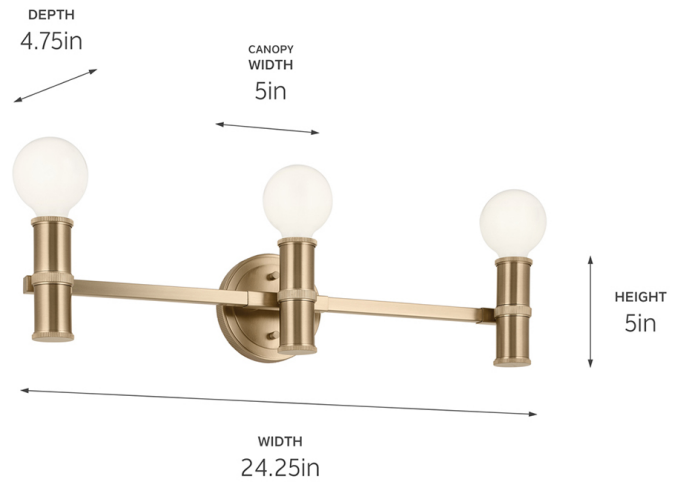

SPECIFICATIONS

Certifications/Qualifications

ADA Compliant	No
Prop65	Yes
Location Rating	Damp
	kichler.com/warranty

Dimensions

Height	5"
Width	24.25"
Height From Center Of Wall Opening (Spec Sheet)	2.5"
Depth	4.75"
Weight	4.25 LBS
Canopy Depth	1"

Electrical

Input Voltage	120 V

Light Source

Light Source	Bulb
Lamp Included	Not Included
# Of Bulbs/LED Modules	3
Max Or Nominal Watt	60 W
Lamp Type	A, G25
Socket Type	E26 (Medium)
Dimmable	Yes
Dimmable Notes	Dimmable when used with dimmer switch (sold separately); when using LED bulbs, see bulb manufacturer dimming specifications.

Mounting/Installation

Interior/Exterior	Interior Product
Mounting Weight	4.25 LBS
Install Glass Up Or Down	Up
Lead Wire Length	6
Wire Connectors	Wire Nuts

FIXTURE ATTRIBUTES

Housing/Glass

Primary Material	Steel
Shade Included	No

Product/Ordering Information

SKU	55157CPZ
Finish	Champagne Bronze™
UPC	783927033398

Finishes

- Brushed Nickel
- Champagne Bronze™
- Polished Nickel