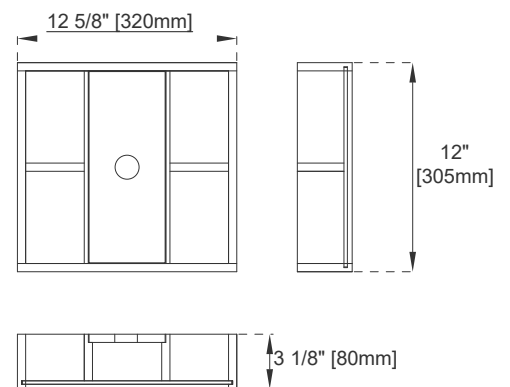

36" LAURENT VANITY

JAMES MARTIN
VANITIES

545-V36-LNO

Features and Materials

Solids: Ash and Yellow Poplar
Veneers: Flat Cut Ash
Panels: Plywood
Installation Type: Floor Standing with Wood Base or Wall Mounted
Number of Basins: One, with Optional 3cm Top
Vanity Top Included : NO, Optional 3cm Tops Available with Sinks
Basins Included: NO
Overflow: Front Facing
Number of Doors: One
Number of Drawers: Two
Number of Tip Outs: One
USB/Power Component: YES (ETL5011080)
Cord Length: 6'6"
Assembly Type: Installation of Optional 3cm Top with Sink
Assembly Type: Remove Base to Wall Hang (hardware included)
Drawer Box Material and Construction: 12mm Plywood/English Dovetail Joinery
Hardware Material and Finish: Zinc Alloy in Champagne Brass Color
Fits Drain Hole Size: 1 3/4"
Full Extension, Soft Close Glides
European Soft Close Hinges
Aluminum Laminate Drawer Liners
Adjustable Levelers

Dimension

Width: 35-7/8"
Depth: 23"
Height: 33"
Rough-In Height: 21-1/2"

36" LAURENT VANITY

JAMES MARTIN VANITIES

545-V36-LNO

Top View

Ø5/8" [Ø15mm]

7/8" [23mm]

Knob

Front View

Bamboo Drawer Organizer

All dimensions are nominal
Diagrams are of cabinet only—James Martin Optional Countertops and sinks are not shown

Visit website for warranty and installation information
www.jamesmartinvanities.com

36" LAURENT VANITY

JAMES MARTIN VANITIES

545-V36-LNO

Side View

Back View

All dimensions are nominal
Diagrams are of cabinet only—James Martin Optional Countertops and sinks are not shown

Visit website for warranty and installation information
www.jamesmartinvanities.com