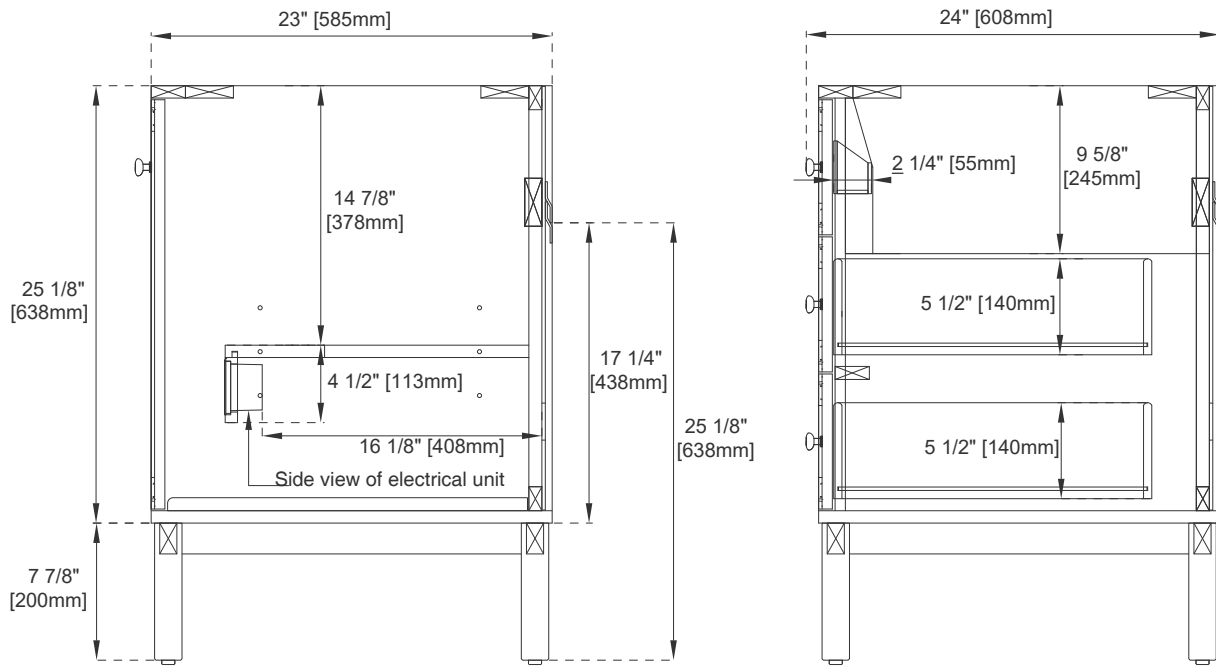

36" LAURENT VANITY

JAMES MARTIN
VANITIES

545-V36-LNO

Features and Materials

Solids: Ash and Yellow Poplar
Veneers: Flat Cut Ash
Panels: Plywood
Installation Type: Floor Standing with Wood Base or Wall Mounted
Number of Basins: One, with Optional 3cm Top
Vanity Top Included : NO, Optional 3cm Tops Available with Sinks
Basins Included: NO
Overflow: Front Facing
Number of Doors: One
Number of Drawers: Two
Number of Tip Outs: One
USB/Power Component: YES (ETL5011080)
Cord Length: 6'6"
Assembly Type: Installation of Optional 3cm Top with Sink
Assembly Type: Remove Base to Wall Hang (hardware included)
Drawer Box Material and Construction: 12mm Plywood/English Dovetail Joinery
Hardware Material and Finish: Zinc Alloy in Champagne Brass Color
Fits Drain Hole Size: 1 3/4"
Full Extension, Soft Close Glides
European Soft Close Hinges
Aluminum Laminate Drawer Liners
Adjustable Levelers

Dimension

Width: 35-7/8"
Depth: 23"
Height: 33"
Rough-In Height: 21-1/2"

36" LAURENT VANITY

JAMES MARTIN VANITIES

545-V36-LNO

Top View

Ø5/8" [Ø15mm]

7/8" [23mm]

Knob

Front View

Bamboo Drawer Organizer

All dimensions are nominal
Diagrams are of cabinet only—James Martin Optional Countertops and sinks are not shown

Visit website for warranty and installation information
www.jamesmartinvanities.com

36" LAURENT VANITY

JAMES MARTIN VANITIES

545-V36-LNO

Side View

Back View

All dimensions are nominal
Diagrams are of cabinet only—James Martin Optional Countertops and sinks are not shown

Visit website for warranty and installation information
www.jamesmartinvanities.com