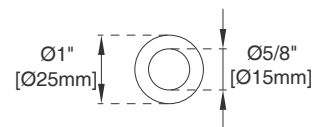

36" LAURENT VANITY

JAMES MARTIN
VANITIES

545-V36-LNO

Features and Materials

Solids: Ash and Yellow Poplar
Veneers: Flat Cut Ash
Panels: Plywood
Installation Type: Floor Standing with Wood Base or Wall Mounted
Number of Basins: One, with Optional 3cm Top
Vanity Top Included : NO, Optional 3cm Tops Available with Sinks
Basins Included: NO
Overflow: Front Facing
Number of Doors: One
Number of Drawers: Two
Number of Tip Outs: One
USB/Power Component: YES (ETL5011080)
Cord Length: 6'6"
Assembly Type: Installation of Optional 3cm Top with Sink
Assembly Type: Remove Base to Wall Hang (hardware included)
Drawer Box Material and Construction: 12mm Plywood/English Dovetail Joinery
Hardware Material and Finish: Zinc Alloy in Champagne Brass Color
Fits Drain Hole Size: 1 3/4"
Full Extension, Soft Close Glides
European Soft Close Hinges
Aluminum Laminate Drawer Liners
Adjustable Levelers

Dimension

Width: 35-7/8"
Depth: 23"
Height: 33"
Rough-In Height: 21-1/2"

36" LAURENT VANITY

JAMES MARTIN VANITIES

545-V36-LNO

Top View

Ø5/8" [Ø15mm]

7/8" [23mm]

Knob

Front View

Bamboo Drawer Organizer

All dimensions are nominal
Diagrams are of cabinet only—James Martin Optional Countertops and sinks are not shown

Visit website for warranty and installation information
www.jamesmartinvanities.com

36" LAURENT VANITY

JAMES MARTIN VANITIES

545-V36-LNO

Side View

Back View

All dimensions are nominal
Diagrams are of cabinet only—James Martin Optional Countertops and sinks are not shown

Visit website for warranty and installation information
www.jamesmartinvanities.com