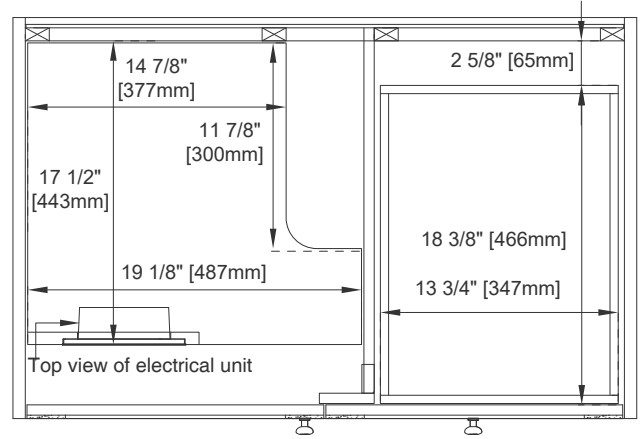

36" LAURENT VANITY

JAMES MARTIN
VANITIES

545-V36-LNO

Features and Materials

Solids: Ash and Yellow Poplar
Veneers: Flat Cut Ash
Panels: Plywood
Installation Type: Floor Standing with Wood Base or Wall Mounted
Number of Basins: One, with Optional 3cm Top
Vanity Top Included : NO, Optional 3cm Tops Available with Sinks
Basins Included: NO
Overflow: Front Facing
Number of Doors: One
Number of Drawers: Two
Number of Tip Outs: One
USB/Power Component: YES (ETL5011080)
Cord Length: 6'6"
Assembly Type: Installation of Optional 3cm Top with Sink
Assembly Type: Remove Base to Wall Hang (hardware included)
Drawer Box Material and Construction: 12mm Plywood/English Dovetail Joinery
Hardware Material and Finish: Zinc Alloy in Champagne Brass Color
Fits Drain Hole Size: 1 3/4"
Full Extension, Soft Close Glides
European Soft Close Hinges
Aluminum Laminate Drawer Liners
Adjustable Levelers

Dimension

Width: 35-7/8"
Depth: 23"
Height: 33"
Rough-In Height: 21-1/2"

36" LAURENT VANITY

JAMES MARTIN VANITIES

545-V36-LNO

Top View

Ø5/8" [Ø15mm]

7/8" [23mm]

Knob

Front View

Bamboo Drawer Organizer

All dimensions are nominal
Diagrams are of cabinet only—James Martin Optional Countertops and sinks are not shown

Visit website for warranty and installation information
www.jamesmartinvanities.com

36" LAURENT VANITY

JAMES MARTIN VANITIES

545-V36-LNO

Side View

Back View

All dimensions are nominal
Diagrams are of cabinet only—James Martin Optional Countertops and sinks are not shown

Visit website for warranty and installation information
www.jamesmartinvanities.com