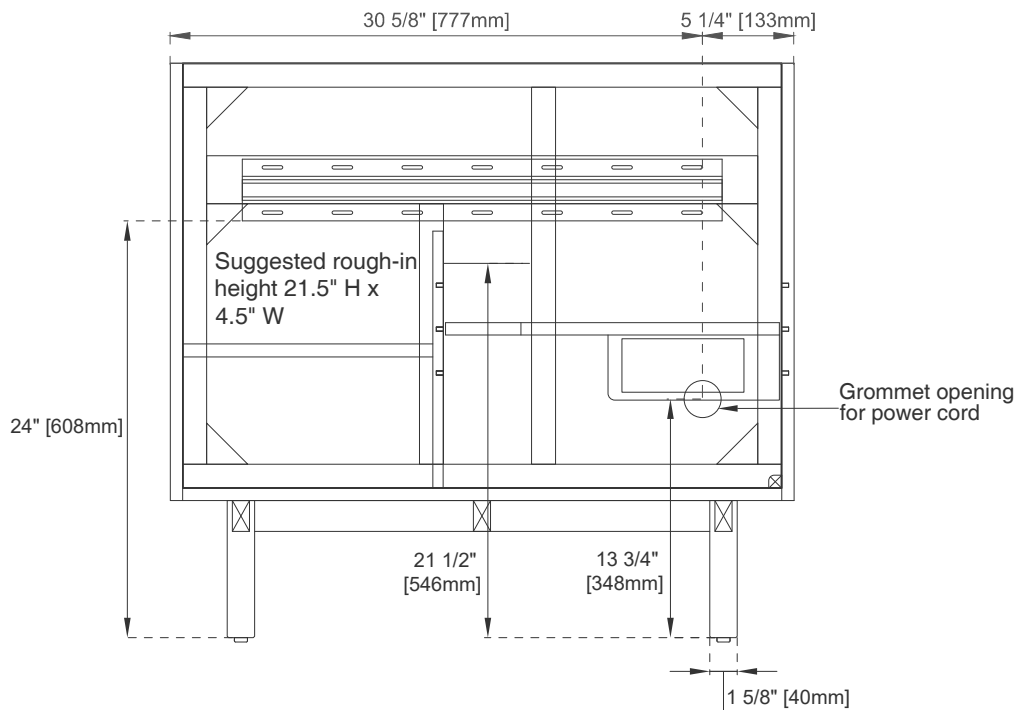

36" LAURENT VANITY

JAMES MARTIN
VANITIES

545-V36-LNO

Features and Materials

Solids: Ash and Yellow Poplar
Veneers: Flat Cut Ash
Panels: Plywood
Installation Type: Floor Standing with Wood Base or Wall Mounted
Number of Basins: One, with Optional 3cm Top
Vanity Top Included : NO, Optional 3cm Tops Available with Sinks
Basins Included: NO
Overflow: Front Facing
Number of Doors: One
Number of Drawers: Two
Number of Tip Outs: One
USB/Power Component: YES (ETL5011080)
Cord Length: 6'6"
Assembly Type: Installation of Optional 3cm Top with Sink
Assembly Type: Remove Base to Wall Hang (hardware included)
Drawer Box Material and Construction: 12mm Plywood/English Dovetail Joinery
Hardware Material and Finish: Zinc Alloy in Champagne Brass Color
Fits Drain Hole Size: 1 3/4"
Full Extension, Soft Close Glides
European Soft Close Hinges
Aluminum Laminate Drawer Liners
Adjustable Levelers

Dimension

Width: 35-7/8"
Depth: 23"
Height: 33"
Rough-In Height: 21-1/2"

36" LAURENT VANITY

JAMES MARTIN VANITIES

545-V36-LNO

Top View

Ø5/8" [Ø15mm]

7/8" [23mm]

Knob

Front View

Bamboo Drawer Organizer

All dimensions are nominal
Diagrams are of cabinet only—James Martin Optional Countertops and sinks are not shown

Visit website for warranty and installation information
www.jamesmartinvanities.com

36" LAURENT VANITY

JAMES MARTIN VANITIES

545-V36-LNO

Side View

Back View

All dimensions are nominal
Diagrams are of cabinet only—James Martin Optional Countertops and sinks are not shown

Visit website for warranty and installation information
www.jamesmartinvanities.com