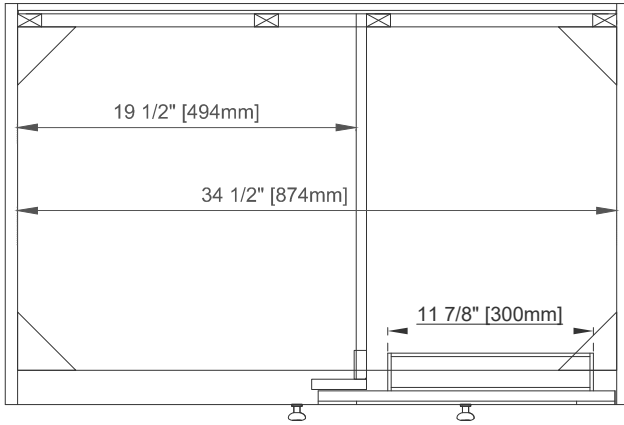

36" LAURENT VANITY

JAMES MARTIN
VANITIES

545-V36-LNO

Features and Materials

Solids: Ash and Yellow Poplar
Veneers: Flat Cut Ash
Panels: Plywood
Installation Type: Floor Standing with Wood Base or Wall Mounted
Number of Basins: One, with Optional 3cm Top
Vanity Top Included : NO, Optional 3cm Tops Available with Sinks
Basins Included: NO
Overflow: Front Facing
Number of Doors: One
Number of Drawers: Two
Number of Tip Outs: One
USB/Power Component: YES (ETL5011080)
Cord Length: 6'6"
Assembly Type: Installation of Optional 3cm Top with Sink
Assembly Type: Remove Base to Wall Hang (hardware included)
Drawer Box Material and Construction: 12mm Plywood/English Dovetail Joinery
Hardware Material and Finish: Zinc Alloy in Champagne Brass Color
Fits Drain Hole Size: 1 3/4"
Full Extension, Soft Close Glides
European Soft Close Hinges
Aluminum Laminate Drawer Liners
Adjustable Levelers

Dimension

Width: 35-7/8"
Depth: 23"
Height: 33"
Rough-In Height: 21-1/2"

36" LAURENT VANITY

JAMES MARTIN VANITIES

545-V36-LNO

Top View

Ø5/8" [Ø15mm]

7/8" [23mm]

Knob

Front View

Bamboo Drawer Organizer

All dimensions are nominal
Diagrams are of cabinet only—James Martin Optional Countertops and sinks are not shown

Visit website for warranty and installation information
www.jamesmartinvanities.com

36" LAURENT VANITY

JAMES MARTIN VANITIES

545-V36-LNO

Side View

Back View

All dimensions are nominal
Diagrams are of cabinet only—James Martin Optional Countertops and sinks are not shown

Visit website for warranty and installation information
www.jamesmartinvanities.com