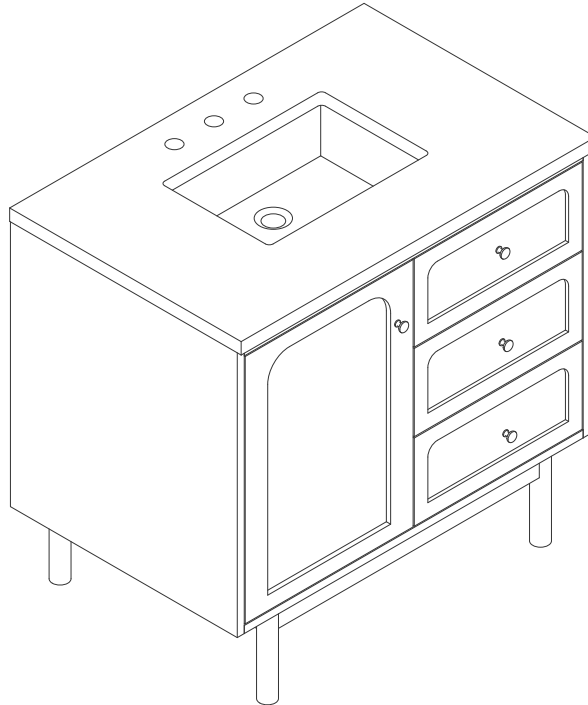

36" LAURENT VANITY

JAMES MARTIN
VANITIES

545-V36-LNO

Features and Materials

Solids: Ash and Yellow Poplar
Veneers: Flat Cut Ash
Panels: Plywood
Installation Type: Floor Standing with Wood Base or Wall Mounted
Number of Basins: One, with Optional 3cm Top
Vanity Top Included : NO, Optional 3cm Tops Available with Sinks
Basins Included: NO
Overflow: Front Facing
Number of Doors: One
Number of Drawers: Two
Number of Tip Outs: One
USB/Power Component: YES (ETL5011080)
Cord Length: 6'6"
Assembly Type: Installation of Optional 3cm Top with Sink
Assembly Type: Remove Base to Wall Hang (hardware included)
Drawer Box Material and Construction: 12mm Plywood/English Dovetail Joinery
Hardware Material and Finish: Zinc Alloy in Champagne Brass Color
Fits Drain Hole Size: 1 3/4"
Full Extension, Soft Close Glides
European Soft Close Hinges
Aluminum Laminate Drawer Liners
Adjustable Levelers

Dimension

Width: 35-7/8"
Depth: 23"
Height: 33"
Rough-In Height: 21-1/2"

36" LAURENT VANITY

JAMES MARTIN VANITIES

545-V36-LNO

Top View

Ø5/8" [Ø15mm]

7/8" [23mm]

Knob

Front View

Bamboo Drawer Organizer

All dimensions are nominal
Diagrams are of cabinet only—James Martin Optional Countertops and sinks are not shown

Visit website for warranty and installation information
www.jamesmartinvanities.com