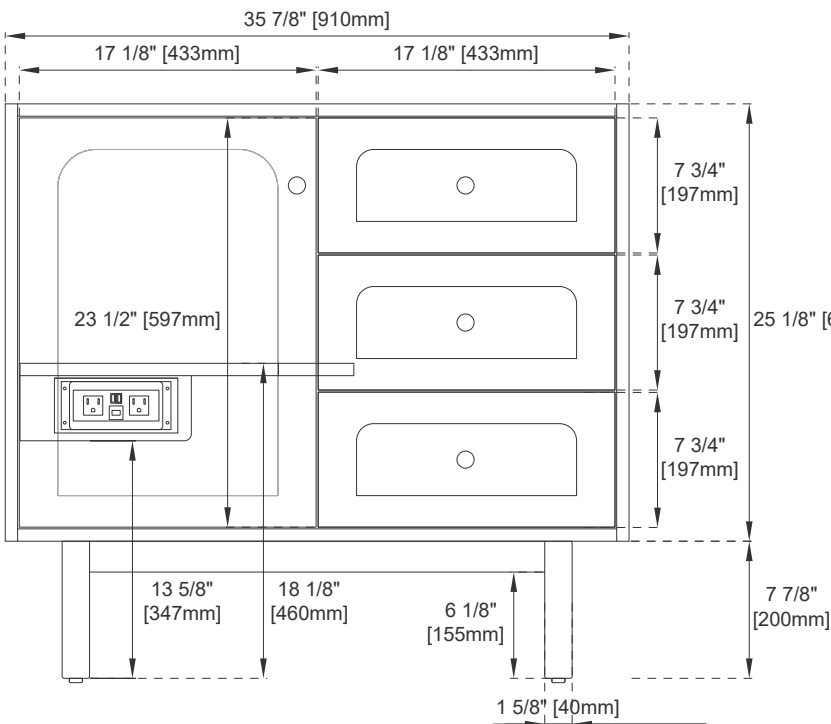

36" LAURENT VANITY

JAMES MARTIN
VANITIES

545-V36-LNO

Features and Materials

Solids: Ash and Yellow Poplar
Veneers: Flat Cut Ash
Panels: Plywood
Installation Type: Floor Standing with Wood Base or Wall Mounted
Number of Basins: One, with Optional 3cm Top
Vanity Top Included : NO, Optional 3cm Tops Available with Sinks
Basins Included: NO
Overflow: Front Facing
Number of Doors: One
Number of Drawers: Two
Number of Tip Outs: One
USB/Power Component: YES (ETL5011080)
Cord Length: 6'6"
Assembly Type: Installation of Optional 3cm Top with Sink
Assembly Type: Remove Base to Wall Hang (hardware included)
Drawer Box Material and Construction: 12mm Plywood/English Dovetail Joinery
Hardware Material and Finish: Zinc Alloy in Champagne Brass Color
Fits Drain Hole Size: 1 3/4"
Full Extension, Soft Close Glides
European Soft Close Hinges
Aluminum Laminate Drawer Liners
Adjustable Levelers

Dimension

Width: 35-7/8"
Depth: 23"
Height: 33"
Rough-In Height: 21-1/2"

36" LAURENT VANITY

JAMES MARTIN VANITIES

545-V36-LNO

Top View

Ø5/8" [Ø15mm]

7/8" [23mm]

Knob

Front View

Bamboo Drawer Organizer

All dimensions are nominal
Diagrams are of cabinet only—James Martin Optional Countertops and sinks are not shown

Visit website for warranty and installation information
www.jamesmartinvanities.com

36" LAURENT VANITY

JAMES MARTIN VANITIES

545-V36-LNO

Side View

Back View

All dimensions are nominal
Diagrams are of cabinet only—James Martin Optional Countertops and sinks are not shown

Visit website for warranty and installation information
www.jamesmartinvanities.com