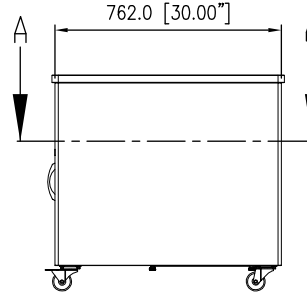

SECTION A-A
FRONT RAIL ADJUSTABLE TO 95 [3.74"], 120 [4.7"], AND 145 [5.7"] FROM INSIDE OF FRONT DOOR

FRONT VIEW

SIDE VIEW

REAR VIEW

Lockable Front
- Enclosed Glass

DeskTop
REMOVABLE REAR ACCESS PANEL
2.5" CASTERS

BTM VIEW

FRONT VIEW
(Door removed for clarity)

THIRD ANGLE PROJECTION

GENERAL NOTES

DIMENSIONS ARE IN MM - DO NOT SCALE
THIS DOCUMENT CONTAINS CONFIDENTIAL, PROPRIETARY INFORMATION THAT IS PROPERTY OF STARTECH.COM

PRODUCT ID	RKQMCAB12V2		
DESCRIPTION	12U Rack Enclosure Server Cabinet - 22 in. Deep - Quiet - Wood Finish		
DO NOT SCALE	SHEET: 1 OF: 1	UPLOAD DATE: 6/15/2022	