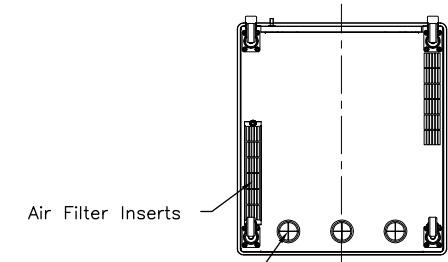

SECTION A-A
FRONT RAIL ADJUSTABLE TO 95 [3.74"], 120 [4.7"], AND 145 [5.7"] FROM INSIDE OF FRONT DOOR

FRONT VIEW

SIDE VIEW

REAR VIEW

Lockable Front
- Enclosed Glass

DeskTop
REMOVABLE REAR ACCESS PANEL
2.5" CASTERS

BTM VIEW

FRONT VIEW
(Door removed for clarity)

THIRD ANGLE PROJECTION

GENERAL NOTES

DIMENSIONS ARE IN MM - DO NOT SCALE
THIS DOCUMENT CONTAINS CONFIDENTIAL, PROPRIETARY INFORMATION THAT IS PROPERTY OF STARTECH.COM

PRODUCT ID	RKQMCAB12V2		
DESCRIPTION	12U Rack Enclosure Server Cabinet - 22 in. Deep - Quiet - Wood Finish		
DO NOT SCALE	SHEET: 1 OF: 1	UPLOAD DATE: 6/15/2022	