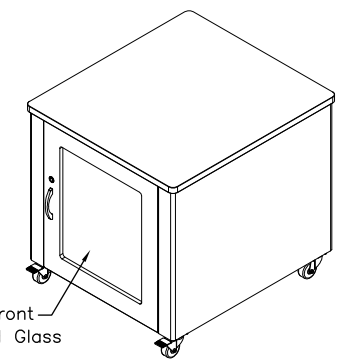

SECTION A-A
FRONT RAIL ADJUSTABLE TO 95 [3.74"], 120 [4.7"], AND 145 [5.7"] FROM INSIDE OF FRONT DOOR

FRONT VIEW

SIDE VIEW

REAR VIEW

Lockable Front
- Enclosed Glass

DeskTop
REMOVABLE REAR ACCESS PANEL
2.5" CASTERS

BTM VIEW

FRONT VIEW
(Door removed for clarity)

THIRD ANGLE PROJECTION

GENERAL NOTES

DIMENSIONS ARE IN MM - DO NOT SCALE
THIS DOCUMENT CONTAINS CONFIDENTIAL, PROPRIETARY INFORMATION THAT IS PROPERTY OF STARTECH.COM

PRODUCT ID	RKQMCAB12V2		
DESCRIPTION	12U Rack Enclosure Server Cabinet - 22 in. Deep - Quiet - Wood Finish		
DO NOT SCALE	SHEET: 1 OF: 1	UPLOAD DATE: 6/15/2022	