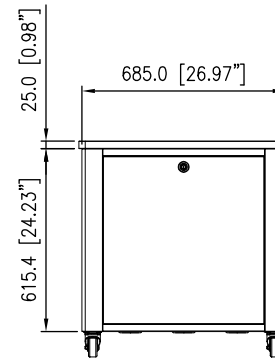

SECTION A-A
FRONT RAIL ADJUSTABLE TO 95 [3.74"], 120 [4.7"], AND 145 [5.7"] FROM INSIDE OF FRONT DOOR

FRONT VIEW

SIDE VIEW

REAR VIEW

Lockable Front
- Enclosed Glass

DeskTop
REMOVABLE REAR ACCESS PANEL
2.5" CASTERS

BTM VIEW

FRONT VIEW
(Door removed for clarity)

THIRD ANGLE PROJECTION

GENERAL NOTES

DIMENSIONS ARE IN MM - DO NOT SCALE
THIS DOCUMENT CONTAINS CONFIDENTIAL, PROPRIETARY INFORMATION THAT IS PROPERTY OF STARTECH.COM

PRODUCT ID	RKQMCAB12V2		
DESCRIPTION	12U Rack Enclosure Server Cabinet - 22 in. Deep - Quiet - Wood Finish		
DO NOT SCALE	SHEET: 1 OF: 1	UPLOAD DATE: 6/15/2022	