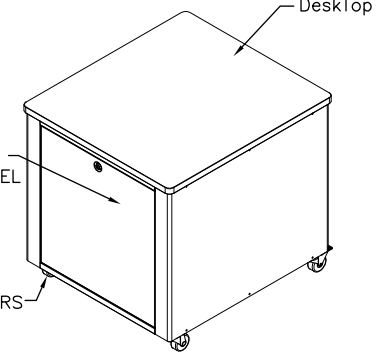

SECTION A-A
FRONT RAIL ADJUSTABLE TO 95 [3.74"], 120 [4.7"], AND 145 [5.7"] FROM INSIDE OF FRONT DOOR

FRONT VIEW

SIDE VIEW

REAR VIEW

Lockable Front
- Enclosed Glass

DeskTop
REMOVABLE REAR ACCESS PANEL
2.5" CASTERS

BTM VIEW

FRONT VIEW
(Door removed for clarity)

THIRD ANGLE PROJECTION

GENERAL NOTES

DIMENSIONS ARE IN MM - DO NOT SCALE
THIS DOCUMENT CONTAINS CONFIDENTIAL, PROPRIETARY INFORMATION THAT IS PROPERTY OF STARTECH.COM

PRODUCT ID	RKQMCAB12V2		
DESCRIPTION	12U Rack Enclosure Server Cabinet - 22 in. Deep - Quiet - Wood Finish		
DO NOT SCALE	SHEET: 1 OF: 1	UPLOAD DATE: 6/15/2022	