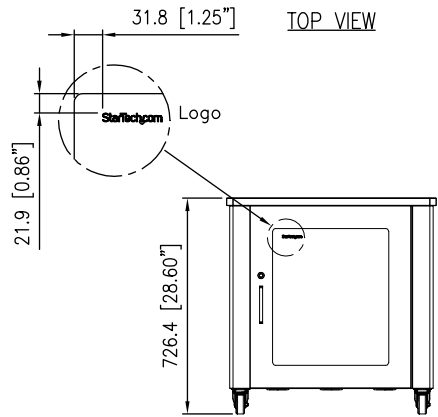

SECTION A-A
FRONT RAIL ADJUSTABLE TO 95 [3.74"], 120 [4.7"], AND 145 [5.7"] FROM INSIDE OF FRONT DOOR

FRONT VIEW

SIDE VIEW

REAR VIEW

Lockable Front
- Enclosed Glass

DeskTop
REMOVABLE REAR ACCESS PANEL
2.5" CASTERS

BTM VIEW

FRONT VIEW
(Door removed for clarity)

THIRD ANGLE PROJECTION

GENERAL NOTES

DIMENSIONS ARE IN MM - DO NOT SCALE
THIS DOCUMENT CONTAINS CONFIDENTIAL, PROPRIETARY INFORMATION THAT IS PROPERTY OF STARTECH.COM

PRODUCT ID	RKQMCAB12V2		
DESCRIPTION	12U Rack Enclosure Server Cabinet - 22 in. Deep - Quiet - Wood Finish		
DO NOT SCALE	SHEET: 1 OF: 1	UPLOAD DATE: 6/15/2022	