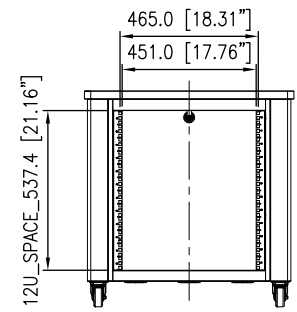

SECTION A-A
FRONT RAIL ADJUSTABLE TO 95 [3.74"], 120 [4.7"], AND 145 [5.7"] FROM INSIDE OF FRONT DOOR

FRONT VIEW

SIDE VIEW

REAR VIEW

Lockable Front
- Enclosed Glass

DeskTop
REMOVABLE REAR ACCESS PANEL
2.5" CASTERS

BTM VIEW

FRONT VIEW
(Door removed for clarity)

THIRD ANGLE PROJECTION

GENERAL NOTES

DIMENSIONS ARE IN MM - DO NOT SCALE
THIS DOCUMENT CONTAINS CONFIDENTIAL, PROPRIETARY INFORMATION THAT IS PROPERTY OF STARTECH.COM

PRODUCT ID	RKQMCAB12V2		
DESCRIPTION	12U Rack Enclosure Server Cabinet - 22 in. Deep - Quiet - Wood Finish		
DO NOT SCALE	SHEET: 1 OF: 1	UPLOAD DATE: 6/15/2022	