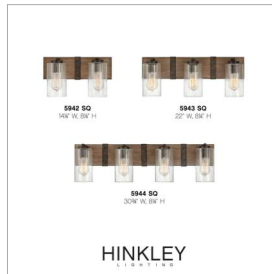

SAWYER

5943SQ

MEDIUM THREE LIGHT VANITY

The fresh, rustic design of the Sawyer collection will enhance any living experience with a warm, cozy ambiance. The Sequoia finish with Iron Rust accents paired with clear seedy glass offers a farmhouse chic style.

DETAILS	
FINISH:	Sequoia
MATERIAL:	Steel
GLASS:	Clear Seedy
DIMMABLE:	YES - WITH DIMMABLE LAMP (NOT INCLUDED)

DIMENSIONS	
WIDTH:	22"
HEIGHT:	8.3"
WEIGHT:	8lb
BACK PLATE:	22"W X 4.75"H
EXTENSION:	5.5"
TOP TO OUTLET:	2.5"

LIGHT SOURCE	
LIGHT SOURCE:	Socketed
WATTAGE:	3-10w Med. LED, 100w Equiv.
VOLTAGE:	120v

SHIPPING	
CARTON LENGTH:	26.5
CARTON WIDTH:	7.8
CARTON HEIGHT:	12.8
CARTON WEIGHT:	9.8

PRODUCT DETAILS:

- Invisimount hardware is hidden on the backplate for a clean silhouette
- This fixture can be mounted either up or down to best fit your space
- Damp Rated
- Artisanal details, a rich finish and organic elements add warm rustic style
- This design features a rich, rustic wood finish for a warm artisanal appearance