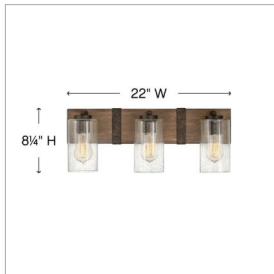

SAWYER

5943SQ

MEDIUM THREE LIGHT VANITY

The fresh, rustic design of the Sawyer collection will enhance any living experience with a warm, cozy ambiance. The Sequoia finish with Iron Rust accents paired with clear seedy glass offers a farmhouse chic style.

DETAILS	
FINISH:	Sequoia
MATERIAL:	Steel
GLASS:	Clear Seedy
DIMMABLE:	YES - WITH DIMMABLE LAMP (NOT INCLUDED)

DIMENSIONS	
WIDTH:	22"
HEIGHT:	8.3"
WEIGHT:	8lb
BACK PLATE:	22"W X 4.75"H
EXTENSION:	5.5"
TOP TO OUTLET:	2.5"

LIGHT SOURCE	
LIGHT SOURCE:	Socketed
WATTAGE:	3-10w Med. LED, 100w Equiv.
VOLTAGE:	120v

SHIPPING	
CARTON LENGTH:	26.5
CARTON WIDTH:	7.8
CARTON HEIGHT:	12.8
CARTON WEIGHT:	9.8

PRODUCT DETAILS:

- Invisimount hardware is hidden on the backplate for a clean silhouette
- This fixture can be mounted either up or down to best fit your space
- Damp Rated
- Artisanal details, a rich finish and organic elements add warm rustic style
- This design features a rich, rustic wood finish for a warm artisanal appearance