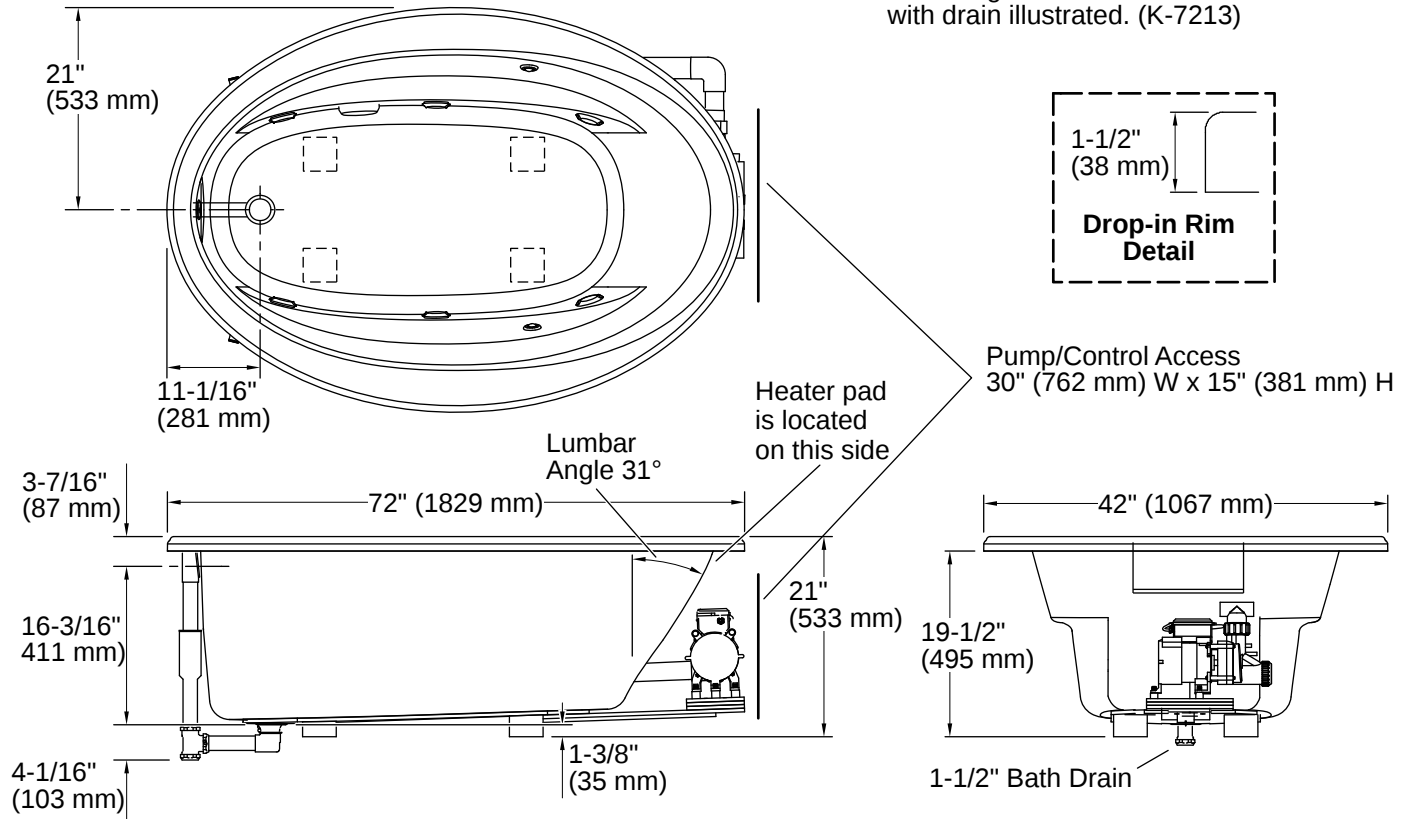

No change in measurements if connected with drain illustrated. (K-7213)

Installation

- Reversible drain
- Drop-in or undermount

Installation Notes

Install this product according to the installation instructions.

Measure your actual product for rough-in details.

The hot water supply should be 70% of the capacity of the bath or greater. Installations will vary.