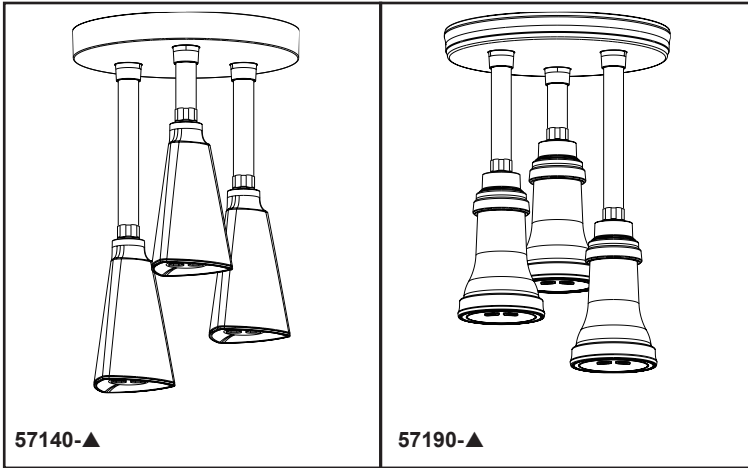

see what Delta can do™

PENDANT RAINCAN SHOWER HEAD

- H₂Okinetic® Pendant Raincan
- Single-Setting Shower Head

FEATURES:

- H₂Okinetic® Technology

STANDARD SPECIFICATIONS:

- Max flow rate 1.75 gpm @80 PSI, 6.6 L/min @ 550 kPa
- Adjustable pendant shower heads for ideal coverage
- To be used with a 9' (2286 mm) ceiling or taller
- Connects to 1/2" IPS male threads
- Spray settings include: H₂Okinetic® spray

WARRANTY:

- Parts and Finish – Lifetime limited warranty; or for commercial purchasers, 10 years for multi-family residential (apartments and condominiums) and 5 years for all other commercial uses, in each case from the date the product is received by the original purchaser or their authorized representative (installation contractor, etc.).
- Please go to www.deltafaucet.com for the complete details of our limited warranty.

COMPLIES WITH:

- ASME A112.18.1 / CSA B125.1
- EPA WaterSense®

▲ Designate proper finish suffix

Delta Faucet Company reserves the right (1) to make changes in specifications and materials, and (2) to change or discontinue models, both without notice or obligation. Dimensions are for reference only. See current full-line price book or www.deltafaucet.com for finish options and product availability.

Delta Faucet Company

55 E. 111th Street, Carmel, IN 46280
350 South Edgeware Road, St. Thomas, ON N5P 4L1
© 2025 Delta Faucet Company