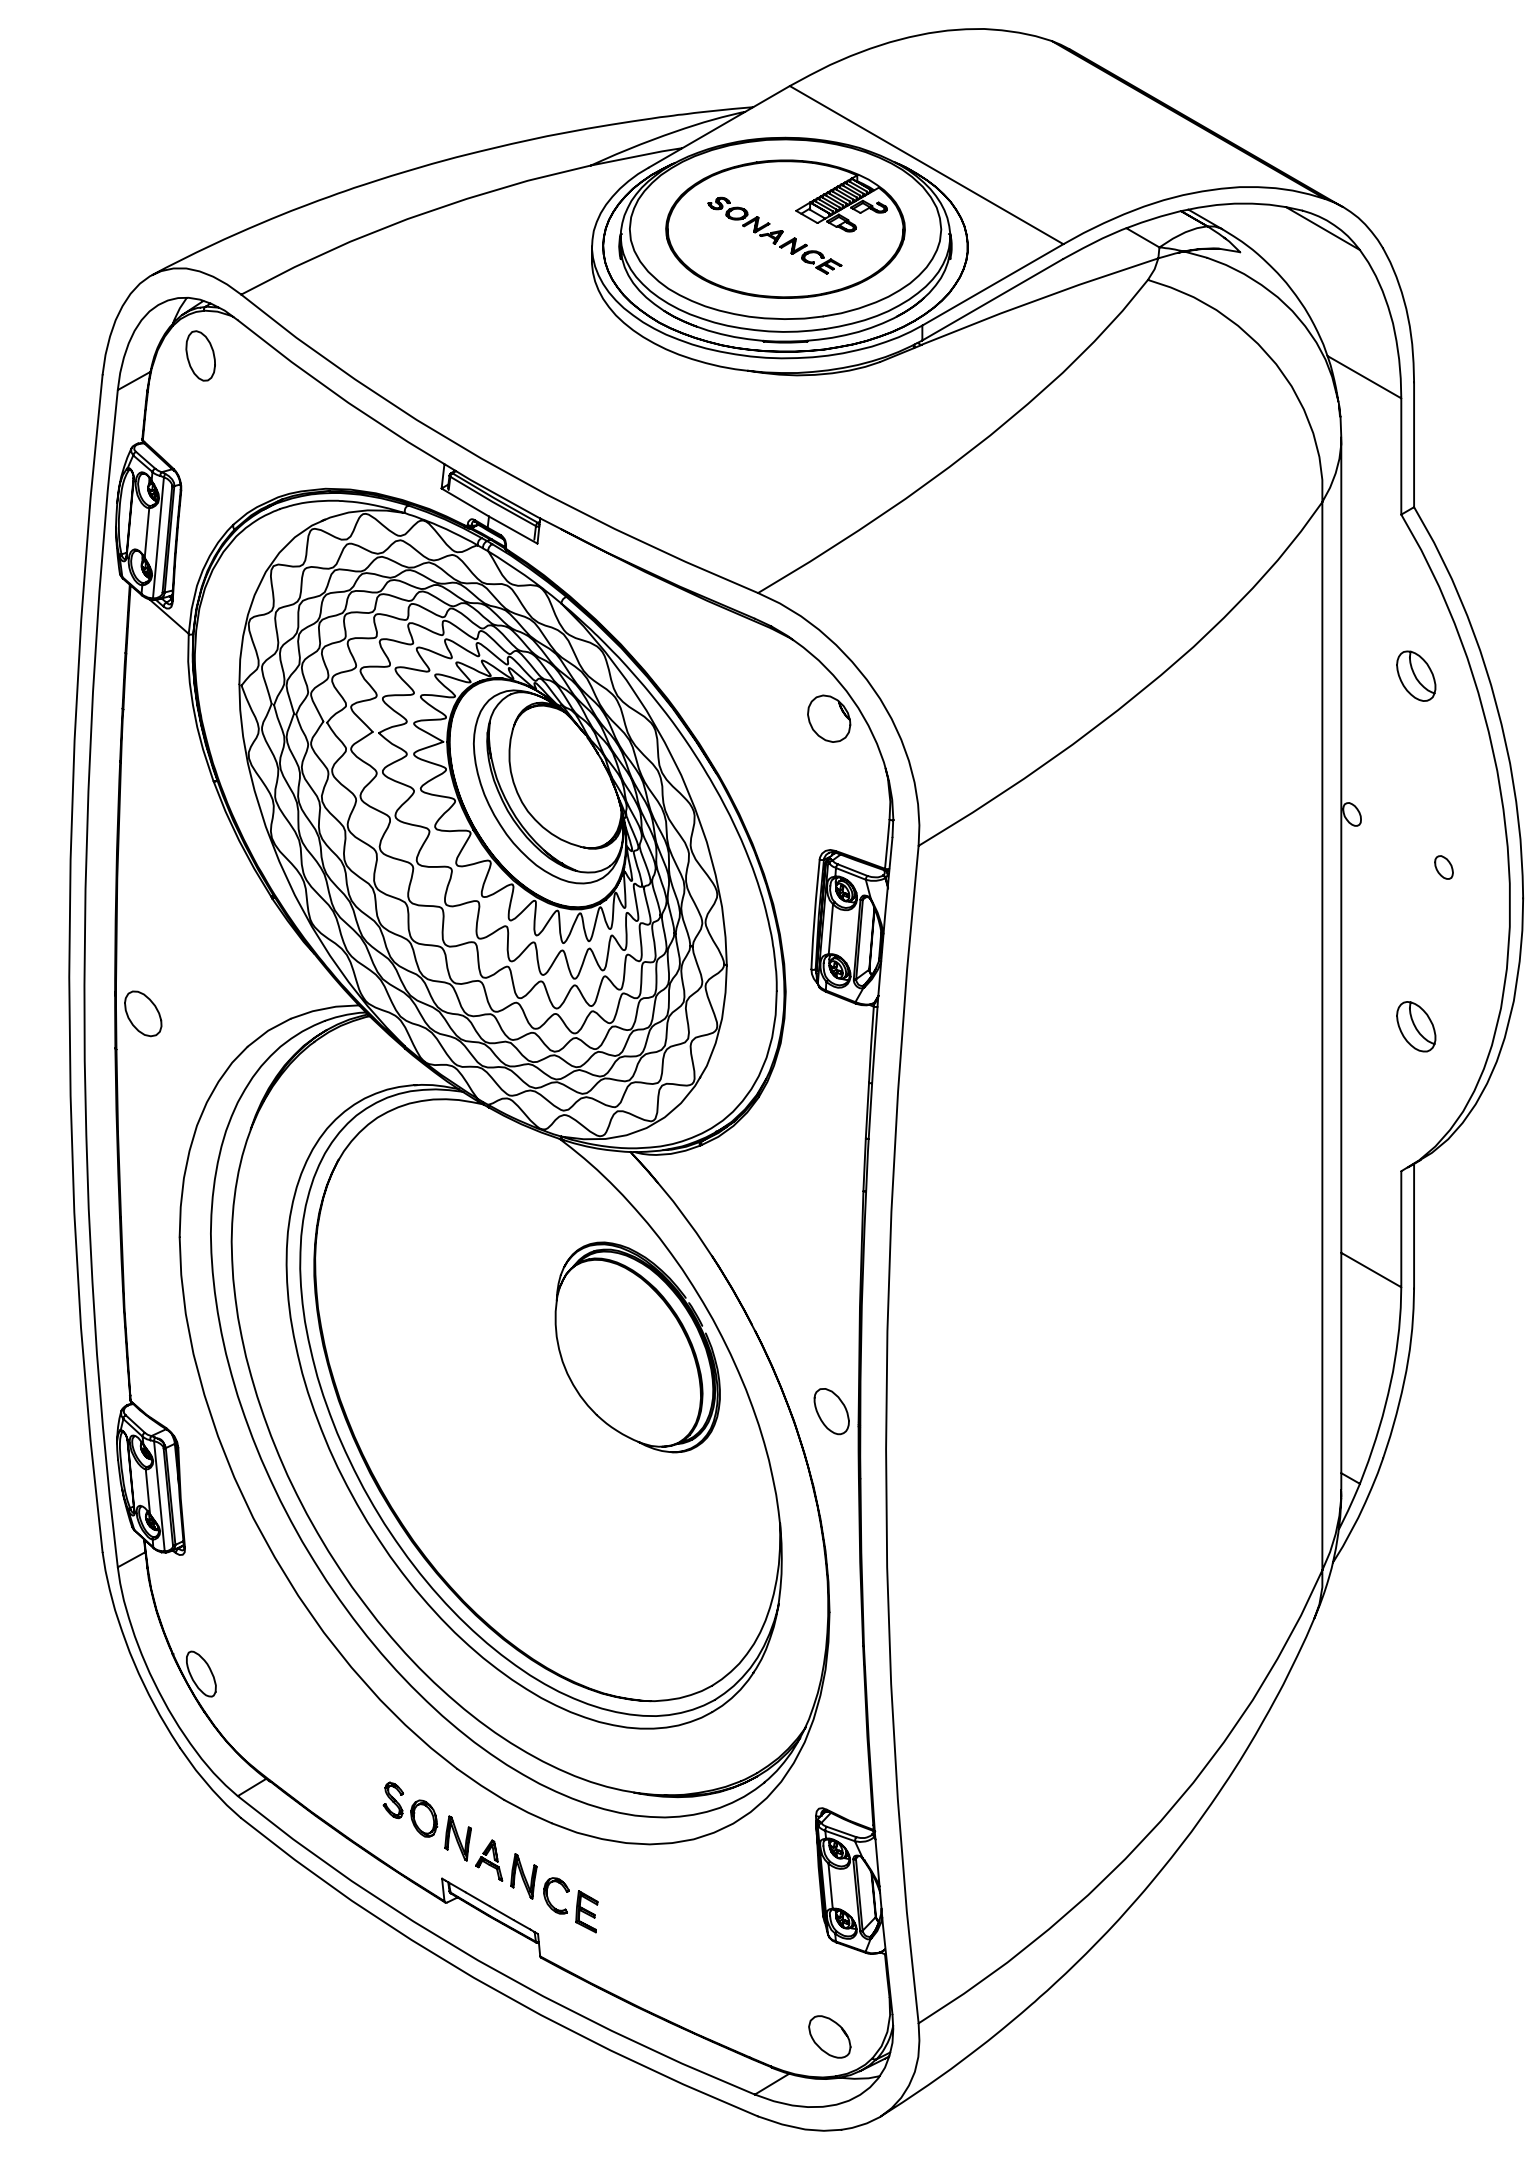

ISOMETRIC

SONANCE 991 Calle Amanecer
 San Clemente, California 92673 USA.
 949 492-7777
 www.sonance.com

MX62 SST SPEAKER

SCALE: 4 : 5	DRAWN BY: Roy	DRWN - PART NUMBER	REV.
SHEET: 01	RELEASED ON:		