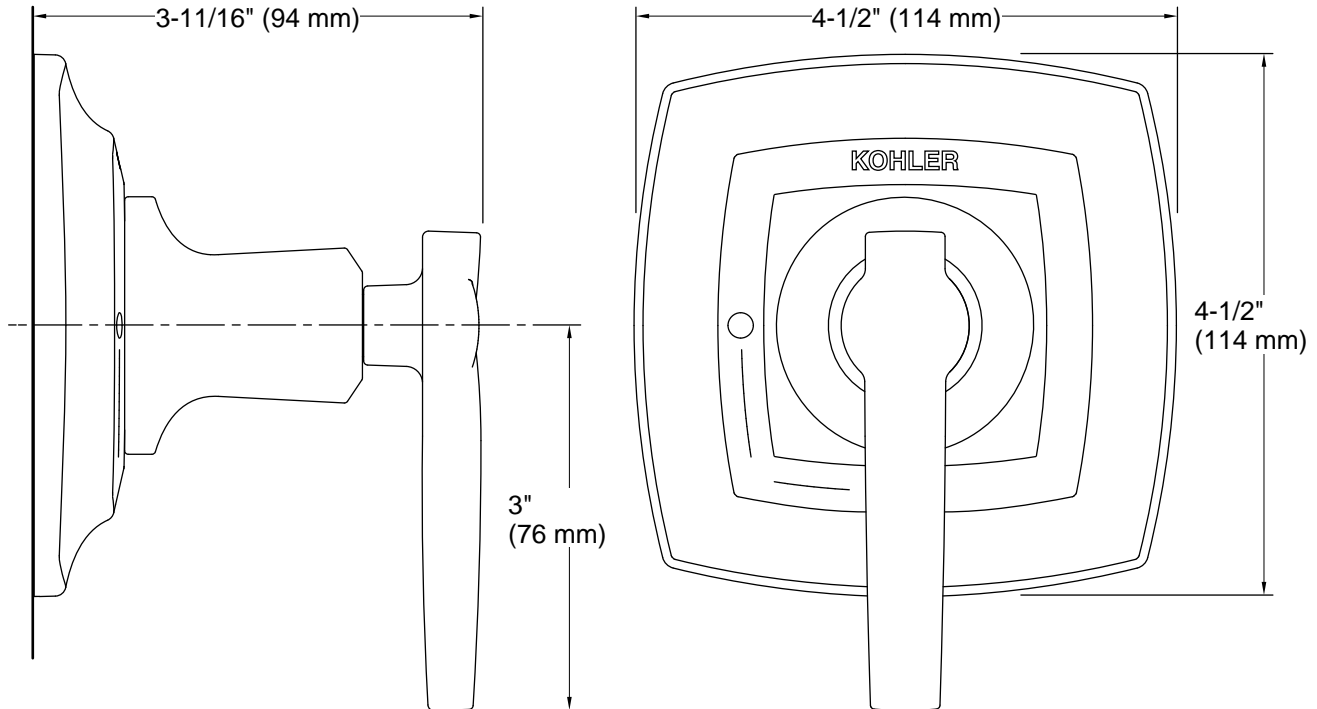

### KOHLER® Faucet Lifetime Limited Warranty

See website for detailed warranty information.

**Technical Information**

All product dimensions are nominal.

**Handshower:**

Rated maximum flow: 0 gal/min (0 l/min)