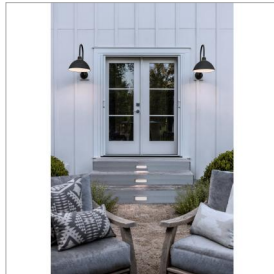

FOUNDRY DOME

10645TK

LARGE WALL MOUNT BARN LIGHT

Decidedly industrious, Foundry reinvents purposeful lighting. Focused and direct, the sturdy aluminum shade features knurled brass details to offset a variety of finish options while casting a uniform light. The simple, understated form plants a vintage aesthetic for both inside and outside spaces while offering mix and match options that customize the look.

DETAILS	
FINISH:	Textured Black
MATERIAL:	Aluminum
SHADE:	Metal
DIMMABLE:	YES - WITH DIMMABLE LAMP (NOT INCLUDED)

DIMENSIONS	
WIDTH:	16"
HEIGHT:	18"
WEIGHT:	5lb
BACK PLATE:	6" Dia.
EXTENSION:	26"
TOP TO OUTLET:	9.75"

LIGHT SOURCE	
LIGHT SOURCE:	Socketed
WATTAGE:	1-14w Med. LED, 100w Equiv.
VOLTAGE:	120v

SHIPPING	
CARTON LENGTH:	28
CARTON WIDTH:	18
CARTON HEIGHT:	19
CARTON WEIGHT:	8

PRODUCT DETAILS:

- Invisimount hardware is hidden on the backplate for a clean silhouette
- Wet Rated
- Dark Sky compliant design limits light pollution in surrounding outdoor spaces
- Outdoor finishes carry a 2-year warranty
- Classic lines and heritage details complement traditional architecture
- Aluminum material ensures this piece can withstand strenuous outdoor conditions
- Mounted at a point of entry, wall mount lights provide safety and security with a welcoming element