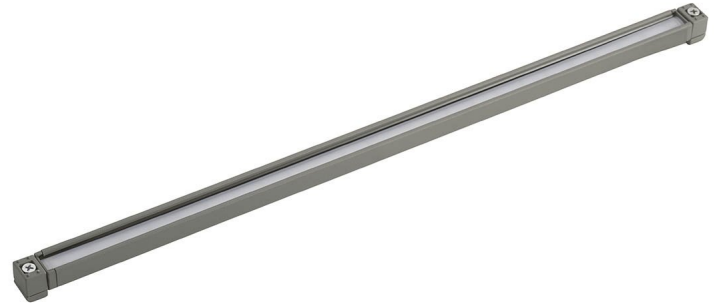

SPECIFICATIONS

Certifications/Qualifications

ADA Compliant	No
Prop65	No
DarkSky Approved	No
Location Rating	Wet
	kichler.com/warranty

Dimensions

Height	0.75"
Length	18"
Width	3"
Weight	0.95 LBS

Electrical

Input Voltage	12 V
---------------	------

Mounting/Installation

Interior/Exterior	Exterior Product
Mounting Style	Mounting Plate
Mountable On Wall Or Ceiling	No
Mounting Weight	0.95 LBS
Modular	No
Lead Wire Length	80
Wire Connectors	Wire Nuts

FIXTURE ATTRIBUTES

Housing/Glass

Primary Material	Aluminum
Diffuser Description	Lens

Product/Ordering Information

SKU	16103GRY30
Finish	Gray
UPC	783927533867

Finishes

-  Centennial Brass
-  Centennial Brass
-  Gray
-  Gray
-  Sand
-  Sand
-  Textured Architectural Bronze