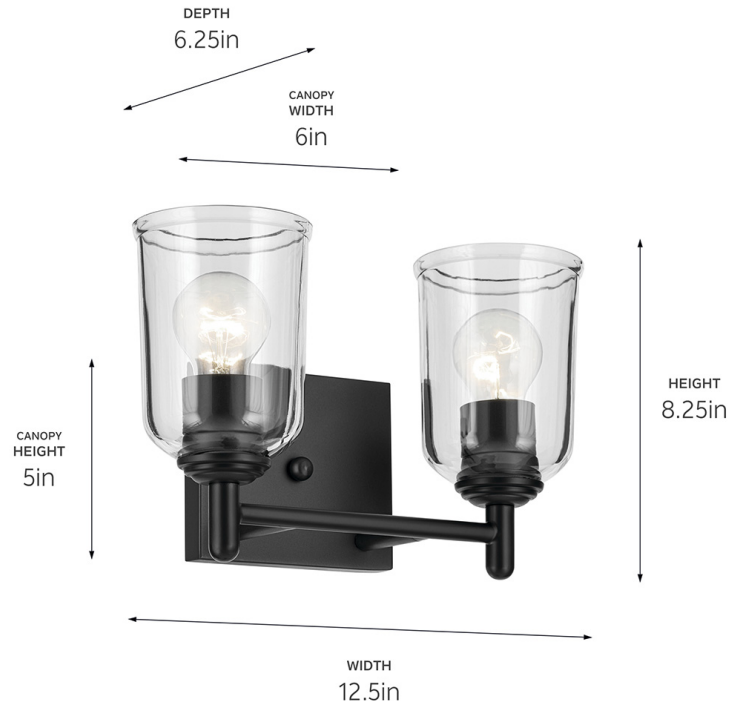

SPECIFICATIONS

Certifications/Qualifications

ADA Compliant	No
Prop65	No
DarkSky Approved	No
Location Rating	Damp
	kichler.com/warranty

Dimensions

Height	8.25"
Width	12.5"
Height From Center Of Wall Opening (Spec Sheet)	5.5"
Depth	6.25"
Weight	4.88 LBS
Canopy Height	5"
Canopy Width	6"
Canopy Depth	0.75"

Electrical

Input Voltage	120 V

Light Source

Light Source	Bulb
Lamp Included	Not Included
# Of Bulbs/LED Modules	2
Max Or Nominal Watt	100 W
Lamp Type	A19
Socket Type	E26 (Medium)
Dimmable	Yes
Dimmable Notes	Dimmable when used with dimmer switch (sold separately); when using LED bulbs, see bulb manufacturer dimming specifications.

Mounting/Installation

Interior/Exterior	Interior Product
Mounting Weight	1.8 LBS
Install Glass Up Or Down	Both
Lead Wire Length	6
Wire Connectors	Wire Nuts

FIXTURE ATTRIBUTES

Housing/Glass

Primary Material	Steel
Shade Included	No
Shade Dimensions	4.50 DIA X 6.00

Product/Ordering Information

Sku	45573BKCLR
Finish	Black
UPC	783927050890

Finishes

- Black
- Black
- Brushed Nickel
- Brushed Nickel
- Chrome
- Chrome