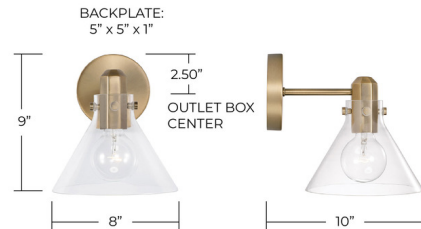

Lightology

lightology.com
866-954-4489
02-19-26

Project: _____

Company: _____

Location: _____ Fixture Type: _____

SPEC #: **CPT1245388**

Approved On: _____ Approved By: _____

Greer Wall Sconce By Capital Lighting

Description

A modern take on midcentury style, the Greer Wall Sconce brings understated style to any space. The faceted socket and rivet details adds a pop of personality to the tapered glass. Can be mounted up or down.

Shown in matte black / clear

Specifications

COLOR Clear
BODY FINISH Matte Black
WATTAGE 100W
DIMMER Standard 120V
DIMENSIONS 8"W x 9"H x 10"D
BULB NOT INCLUDED 1 x G25/Medium (E26)/100W/120V Incandescent
OTHER BULB OPTIONS 1 x G25/Medium (E26)/120V LED
COUNTRY OF ORIGIN China