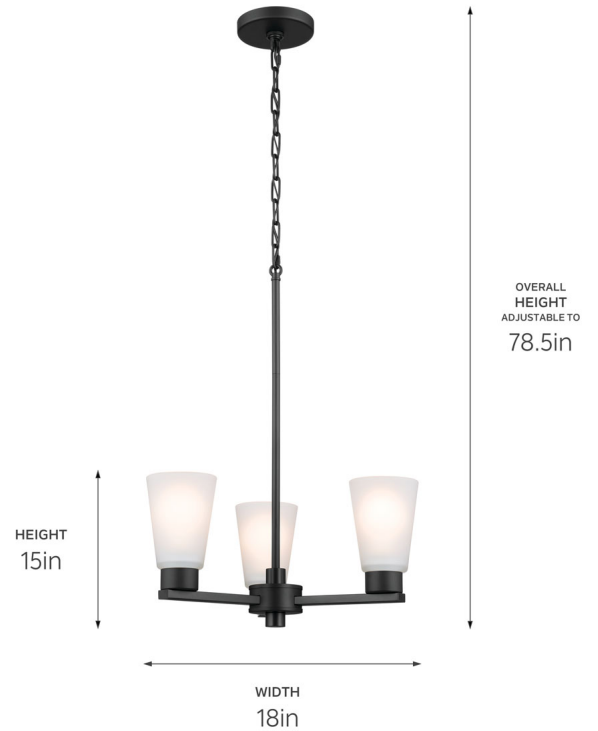

SPECIFICATIONS

Certifications/Qualifications

Prop65	No
Location Rating	Dry kichler.com/warranty

Dimensions

Height	15"
Overall Height	89"
Weight	6.5 LBS
Canopy Width	5"
Canopy Depth	0.75"
Chain/Stem Length	36"

Electrical

Input Voltage	120 V

Light Source

Light Source	Bulb
Lamp Included	Not Included
# Of Bulbs/LED Modules	3
Max Or Nominal Watt	60 W
Lamp Type	A19
Socket Type	E26 (Medium)
Dimmable	Yes
Dimmable Notes	Dimmable when used with dimmer switch (sold separately); when using LED bulbs, see bulb manufacturer dimming specifications.

Mounting/Installation

Interior/Exterior	Interior Product
Mounting Style	ceiling
Mounting Weight	3.89 LBS
Lead Wire Length	72

FIXTURE ATTRIBUTES

Housing/Glass

Primary Material	Steel
Shade Included	No

Product/Ordering Information

SKU	52435BK
Finish	Black
UPC	783927009669

Finishes

- Black
- Brushed Nickel
- Olde Bronze