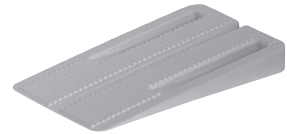

Wedge-It™ Multi-Purpose Stability Wedge

- Stiff polypropylene is drivable
- Soft rubber-like PVC is easy to trim and resists slipping on tile floors
- Dozens of uses on the job site, in the office, home, etc.
- Corrosion proof
- Interlocking for stability and stacking

Stack in the same or opposite direction.

Ideal for leveling unsteady closet bowls.

460-10

460-20

460-20J

Item No	Description	Pkg	Min Qty	Case Qty
460-10	Stiff polypro, bulk box	B	100	1000
460-10J	Stiff polypro, 10/bag, 20 bags/dispenser box	D*	1	1
460-11300	Stiff polypro job pack, 10/bag	B	1	10
460-20	Soft PVC, bulk box	B	100	1000
460-20J	Soft PVC, 10/bag, 20 bags/dispenser box	D*	1	1
460-11310	Soft PVC job pack, 10/bag	B	1	10