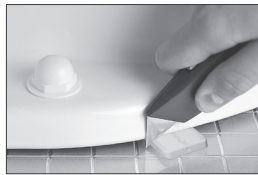

Wedge-It™ Multi-Purpose Stability Wedge

- Stiff polypropylene is drivable
- Soft rubber-like PVC is easy to trim and resists slipping on tile floors
- Dozens of uses on the job site, in the office, home, etc.
- Corrosion proof
- Interlocking for stability and stacking

Stack in the same or opposite direction.

Ideal for leveling unsteady closet bowls.

460-10

460-20

460-20J

Item No	Description	Pkg	Min Qty	Case Qty
460-10	Stiff polypro, bulk box	B	100	1000
460-10J	Stiff polypro, 10/bag, 20 bags/dispenser box	D*	1	1
460-11300	Stiff polypro job pack, 10/bag	B	1	10
460-20	Soft PVC, bulk box	B	100	1000
460-20J	Soft PVC, 10/bag, 20 bags/dispenser box	D*	1	1
460-11310	Soft PVC job pack, 10/bag	B	1	10