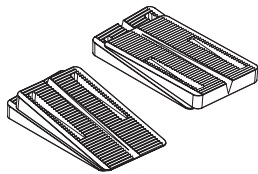

Wedge-It™ Multi-Purpose Stability Wedge

- Stiff polypropylene is drivable
- Soft rubber-like PVC is easy to trim and resists slipping on tile floors
- Dozens of uses on the job site, in the office, home, etc.
- Corrosion proof
- Interlocking for stability and stacking

Stack in the same or opposite direction.

Ideal for leveling unsteady closet bowls.

460-10

460-20

460-20J

Item No	Description	Pkg	Min Qty	Case Qty
460-10	Stiff polypro, bulk box	B	100	1000
460-10J	Stiff polypro, 10/bag, 20 bags/dispenser box	D*	1	1
460-11300	Stiff polypro job pack, 10/bag	B	1	10
460-20	Soft PVC, bulk box	B	100	1000
460-20J	Soft PVC, 10/bag, 20 bags/dispenser box	D*	1	1
460-11310	Soft PVC job pack, 10/bag	B	1	10