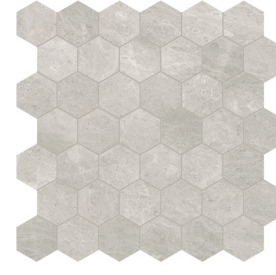

Anciano Grigio Marble

Virginia Tile Stone

VIRGINIATILE

TECHNICAL INFORMATION

Ready Ship

Recommend offset pattern $\leq 33\%$

Must be Sealed

Made in Turkey

COLOR

Anciano Grigo VTS ANGR 1836H
VTS ANGR 1224H
VTS ANGR 312H

6" Hex Mosaic
VTS ANGR HEX6H

2" x 6" Picket Mosaic
VTS ANGR PICK26H

Pennyround Mosaic
VTS ANGR PENNYH

1" x 4" Herringbone
VTS ANGR HERRINGH

2" Hex Mosaic
VTS ANGR HEX2H

COORDINATING MOSAICS

11" x 11" Schema
Mist Honed
VTS WJMS SCHEMAH

11" x 11" Schema
Clay Honed
VTS WJCL SCHEMAH

10" x 10" Madina
Mist Honed
VTS WJMS MADINAH

10" x 10" Madina
Clay Honed
VTS WJCL MADINAH

5" x 6" Hexo
Clay Honed
VTS WJCL HEXOH