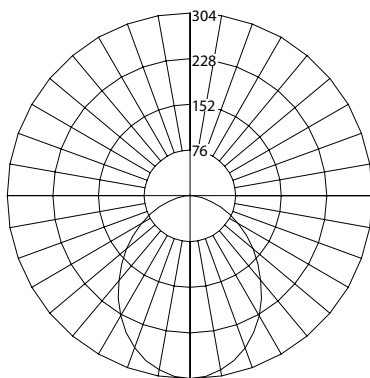

Project

Catalog

Type

Date

Pat. No.: US 10,508,783

Photometric Data

DLF 2700K

Input Voltage (VAC)	120V
System Level Power (W)	10.1
Delivered Lumens* (Lm)	706
System Efficacy (Lm/W)	69.9
Correlated Color Temp (K)	2689
Color Rendering Index (CRI)	92 R9=52
Beam Angle	94°
Spacing Criteria	1.16

Intensity Summary (Candle Power)

Angle	Mean CP
0	304
5	301
15	284
25	251
35	208
45	160
55	115
65	73
75	39
85	8
90	1

CCT Data Multiplier

DLF301203KWH	1.020
DLF301204KWH	1.058
DLF301205KWH	1.071

Cone of Light Tabulation

Fixture tested per LM-79-08. Photometric data is of the performance of a representative fixture with round white trim. Results may vary in the field.

Performance Data

Model Number	Lumens*	Watts	Lumens/Watt
DLF301202KWH	706	10.1	69.9
DLF301203KWH	720	10.1	71.3
DLF301204KWH	747	10.1	74.0
DLF301205KWH	756	10.1	74.9