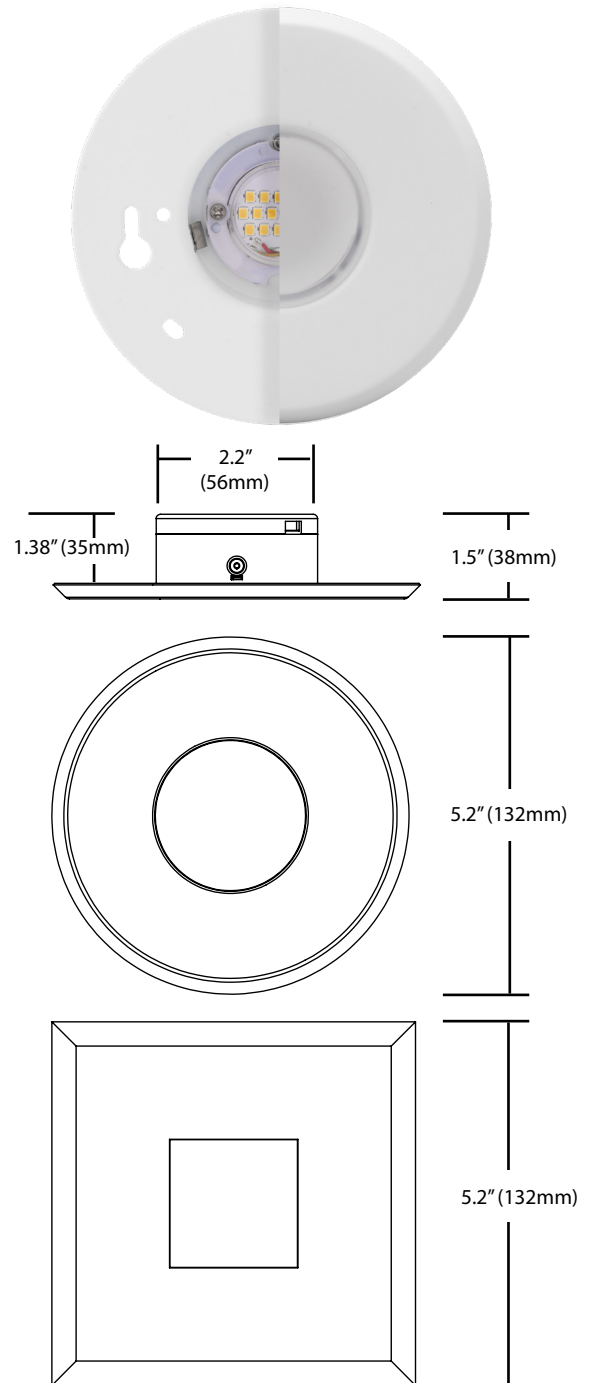

Mounting and Installation

- Easy installation in most 4/O and 4" non-metallic new construction and remodel J-Boxes (a volume of 20in³ or greater is recommended)
- Removable trim allows for easy mounting while providing a seamless trim finish
- Fixture mounts directly to J-Boxes with two screws
- Keyhole slots allow quick and easy installation
- Three three-port poke-in connectors included
- Operating temperature of 0° to 104°F (-18°C to 40°C)

Project

Catalog

Type

Date

Pat. No.: US 10,508,783

Photometric Data

DLF 2700K

Input Voltage (VAC)	120V
System Level Power (W)	10.1
Delivered Lumens* (Lm)	706
System Efficacy (Lm/W)	69.9
Correlated Color Temp (K)	2689
Color Rendering Index (CRI)	92 R9=52
Beam Angle	94°
Spacing Criteria	1.16

Fixture tested per LM-79-08. Photometric data is of the performance of a representative fixture with round white trim. Results may vary in the field.

Performance Data

Model Number	Lumens*	Watts	Lumens/Watt
DLF301202KWH	706	10.1	69.9
DLF301203KWH	720	10.1	71.3
DLF301204KWH	747	10.1	74.0
DLF301205KWH	756	10.1	74.9