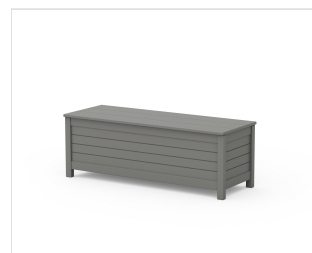

POLYWOOD®

Sustainable Outdoor Furniture

CLIMATETUFF™
MATERIALS

COLORSTAY™
TECHNOLOGY

MADE IN
THE USA

CONSCIOUSLY
CRAFTED

48" Nautical L- Shaped Planter Storage Bench Corner Set

BRAND | POLYWOOD®

COLLECTION | Nautical

SKU | PWS2968-1

SET WEIGHT + DIMENSIONS

Overall Set Weight	225.5 lbs
Recommended Minimum Space (Based on pictured configuration)	83.0" W x 17.0" H x 83.0" D

INDIVIDUAL ITEM DIMENSIONS

Qty	NAME	SKU	DIMENSIONS (W x H x D)
2	Nautical 48" Storage Bench	BNS482	48.25" x 17.03" x 17.58"
3	Nautical Square Planter Box	6221S	16.75" x 16.0" x 16.24"
4	Modular Planter Connection Block	P15675	1.5" x 4.0" x 12.5"