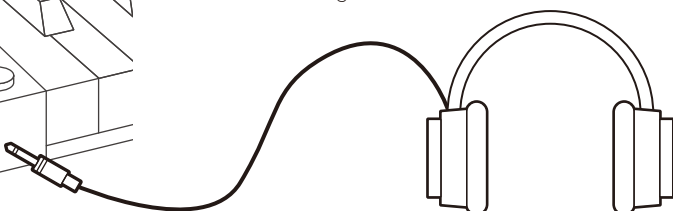

## HEADPHONE OUTPUT TERMINAL

This product has two headphone output ports.

Connecting the headphones will automatically disconnect the digital piano built-in speaker output so you can play without disturbing others.