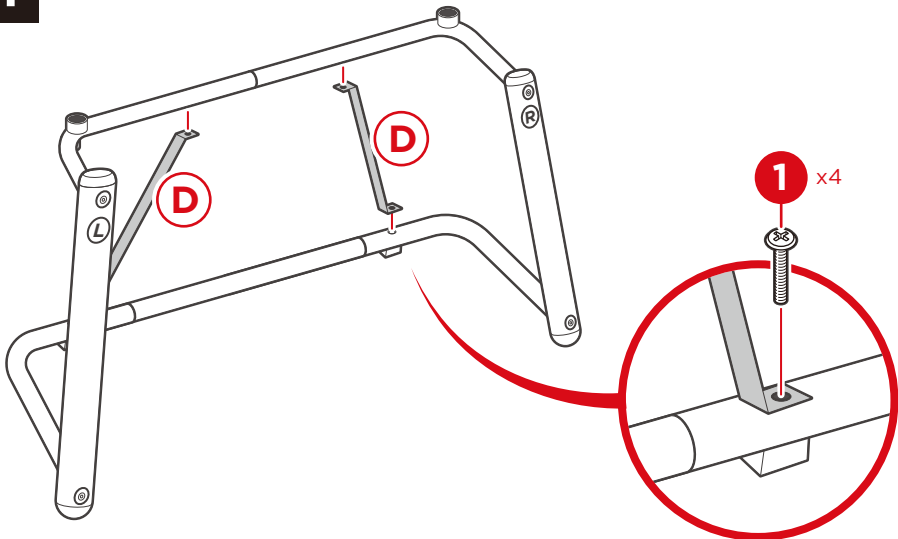

## U-STAND ASSEMBLY

1

Connect the two part A upper frame bars with one part 1 screw, then set aside.

2

Connect the two part B lower frame bars with by attaching them to the part C lower frame bar connector with two part 1 screw, then set aside.

## U-STAND ASSEMBLY

3

Attach two part E legs to the part B lower frame assembly with two part 2 plastic washers and two part 1 screws. Place the R on your right and the L on your left.

**NOTE:** When attaching the bars to the legs, make sure the notches in the mounting holes are pointing downward.

Attach two part A upper frame bars to the part E legs with two part 2 plastic washers and two part 1 screws.

4

Attach two part D support braces to the part B lower frame bars with two part 1 screws, then attach to the part A upper frame bars with two more part 1 screws.