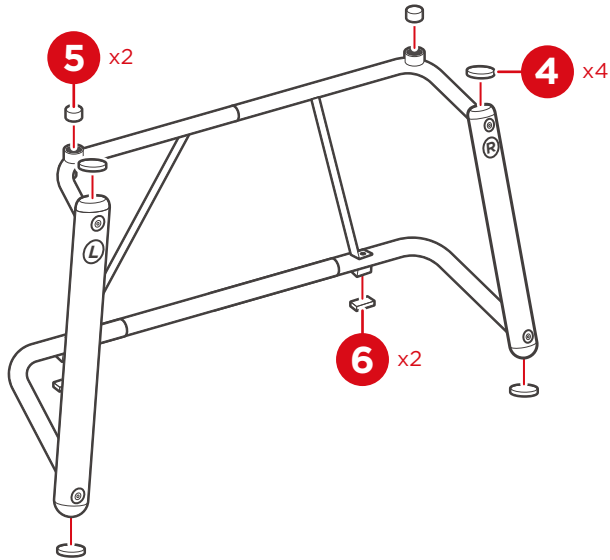

U-STAND ASSEMBLY

5

Attach one part 4 large slider sticker to each end of the part E legs, four stickers total.

Attach one part 5 small slider sticker to the round recesses on the part A upper frame bars, two stickers total.

Attach two part 6 square slider stickers to the square recesses on the bottom of the part B bottom frame bars.

NOTE: Peel the white covering off the stickers before attaching.