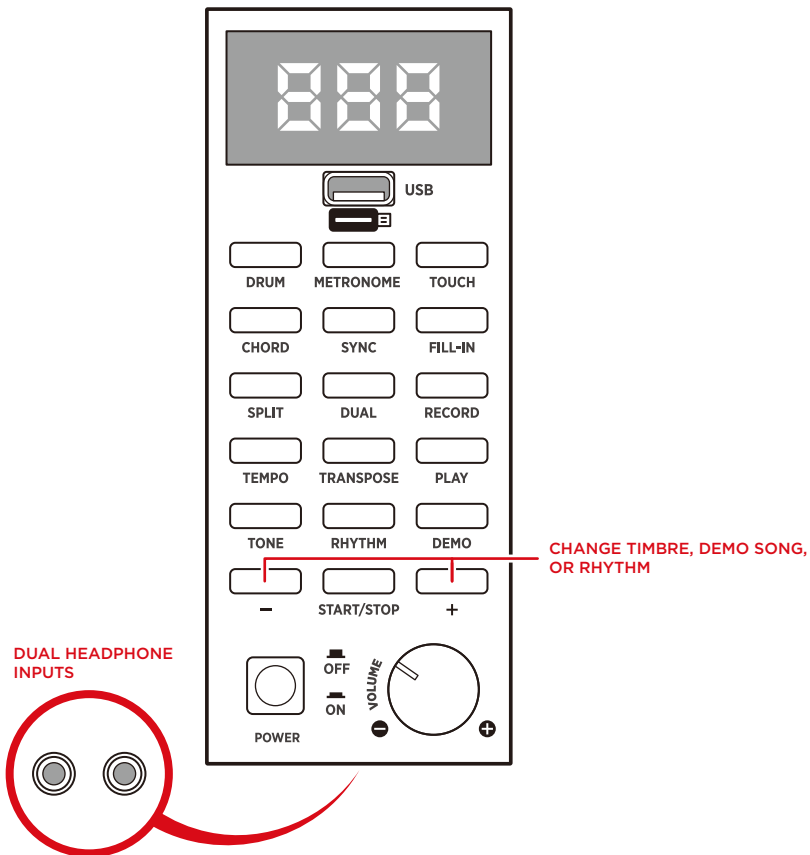

MAIN DIAGRAM

CONTROL FRONT PANEL