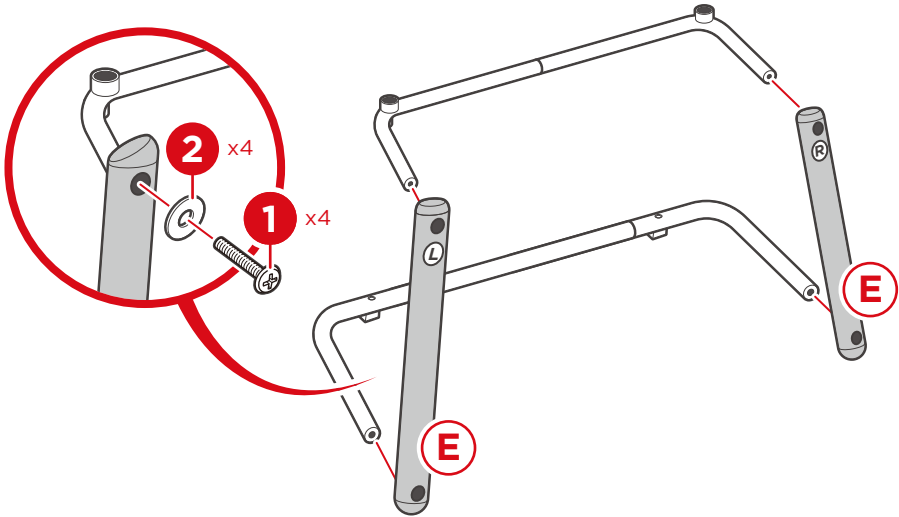

## U-STAND ASSEMBLY

1

Connect the two part A upper frame bars with one part 1 screw, then set aside.

2

Connect the two part B lower frame bars with by attaching them to the part C lower frame bar connector with two part 1 screw, then set aside.

## U-STAND ASSEMBLY

3

Attach two part E legs to the part B lower frame assembly with two part 2 plastic washers and two part 1 screws. Place the R on your right and the L on your left.

**NOTE:** When attaching the bars to the legs, make sure the notches in the mounting holes are pointing downward.

Attach two part A upper frame bars to the part E legs with two part 2 plastic washers and two part 1 screws.

4

Attach two part D support braces to the part B lower frame bars with two part 1 screws, then attach to the part A upper frame bars with two more part 1 screws.