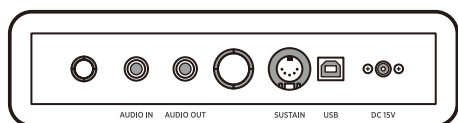

THE PEDALS

1. **1. SOFT PEDAL:** after pressing the soft pedal, the keys played will be lowered in volume until after the pedal is released.
2. **2. DELAYED TONE:** press the delayed tone pedal, there will be a sustain to only the note being played by the effect
3. **3. DAMPER PEDAL:** after pressing the damper pedal, pressing the keys produces a lengthening effect.

USB INTERFACE

The USB port of this digital piano can be connected with a music device with a USB connection to a computer. By Pre-Installing music software on your computer, you can play, compose, edit and store music.

Use universal USB cables to connect the digital piano to the computer and power it on.

HEADPHONE OUTPUT TERMINAL

This product has two headphone output ports.

Connecting the headphones will automatically disconnect the digital piano built-in speaker output so you can play without disturbing others.