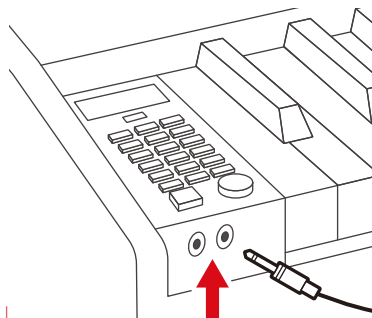

HEADPHONE OUTPUT TERMINAL