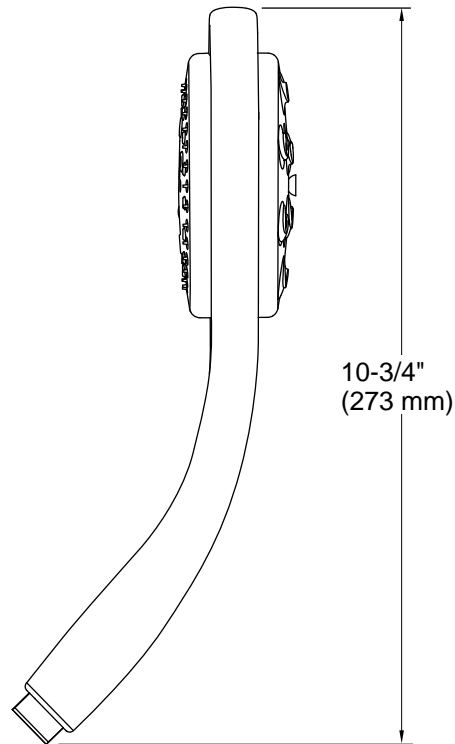

Technical Information

All product dimensions are nominal.

Drain included: No

Handshower:

Rated maximum flow: 2.5 gal/min (9.5 l/min)

Notes

For use with automatic compensating valves rated at 2.5 gal/min (9.5 l/min) or less.

Install this product according to the installation guide.

Plumbing codes require an atmospheric vacuum breaker (such as Kohler Model K-9660) be installed in-line with handshowers. Please consult with local plumbing officials.

OBC compliant when installed to the specific requirements of these regulations.