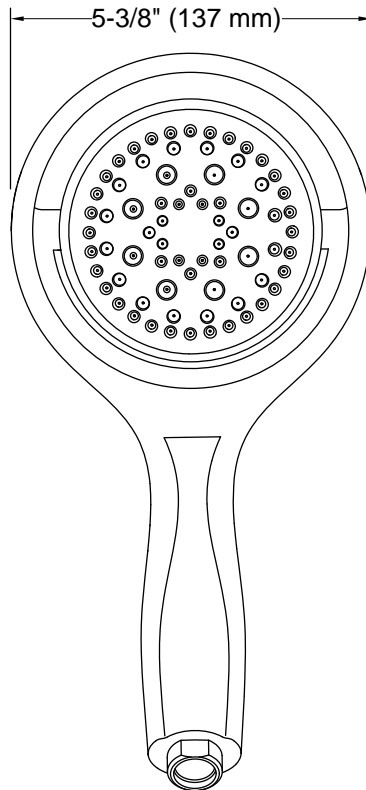

Technical Information

All product dimensions are nominal.

Drain included: No

Handshower:

Rated maximum flow: 2.5 gal/min (9.5 l/min)

Notes

For use with automatic compensating valves rated at 2.5 gal/min (9.5 l/min) or less.

Install this product according to the installation guide.

Plumbing codes require an atmospheric vacuum breaker (such as Kohler Model K-9660) be installed in-line with handshowers. Please consult with local plumbing officials.

OBC compliant when installed to the specific requirements of these regulations.