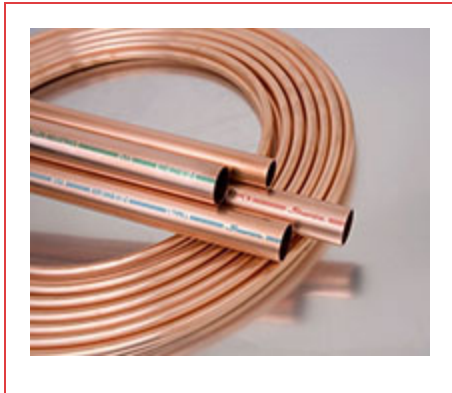

ITEM # LS12060, PLUMBING WATER TUBE, 1-1/4" X 60'

Streamline® Copper Tube sets the standard for quality, consistency and service in the plumbing industries. With a full line of copper tube products to support most all plumbing supply and DWV applications, Streamline® Copper Tube is available in all common types including, Type K, Type L, Type M and DWV. Each piece of tube is incised marked and color coded for easy, long lasting identity. Manufactured in accordance with applicable standards, our ongoing commitment to quality continues to make

[+ more](#)

[Specifications](#) | [Dimensions](#) | [Details](#)

Specifications

Type	Type L Soft Coil
Standards	ASTM B88 NSF 61 UNS C12200
Weight	0.884 lb
Material	C12200

Operating Temperature[Copper Tube for HVACR Applications](#)**Operating Pressure**[Copper Tube for HVACR Applications](#)**Item Size**