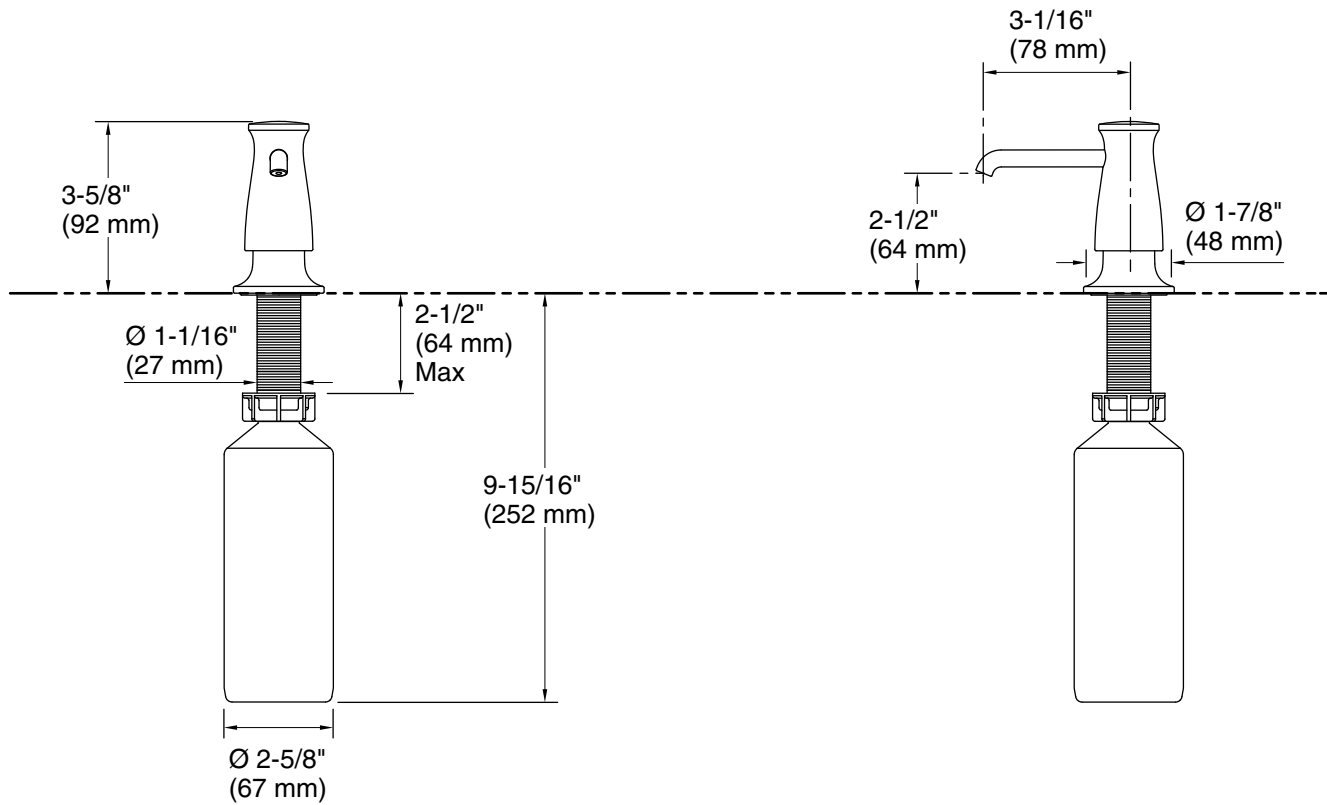

Features

- Holds up to 16 ounces of soap or lotion; refillable from top
- Greater thread length is suitable for use with thicker countertops
- Coordinates with traditional-style faucets

Material

- Premium material construction for durability and reliability
- Durable finishes engineered to last and designed to coordinate with KOHLER faucet finishes
- KOHLER finishes resist corrosion and tarnishing

Technical Information

All product dimensions are nominal.

Material: Brass/Plastic