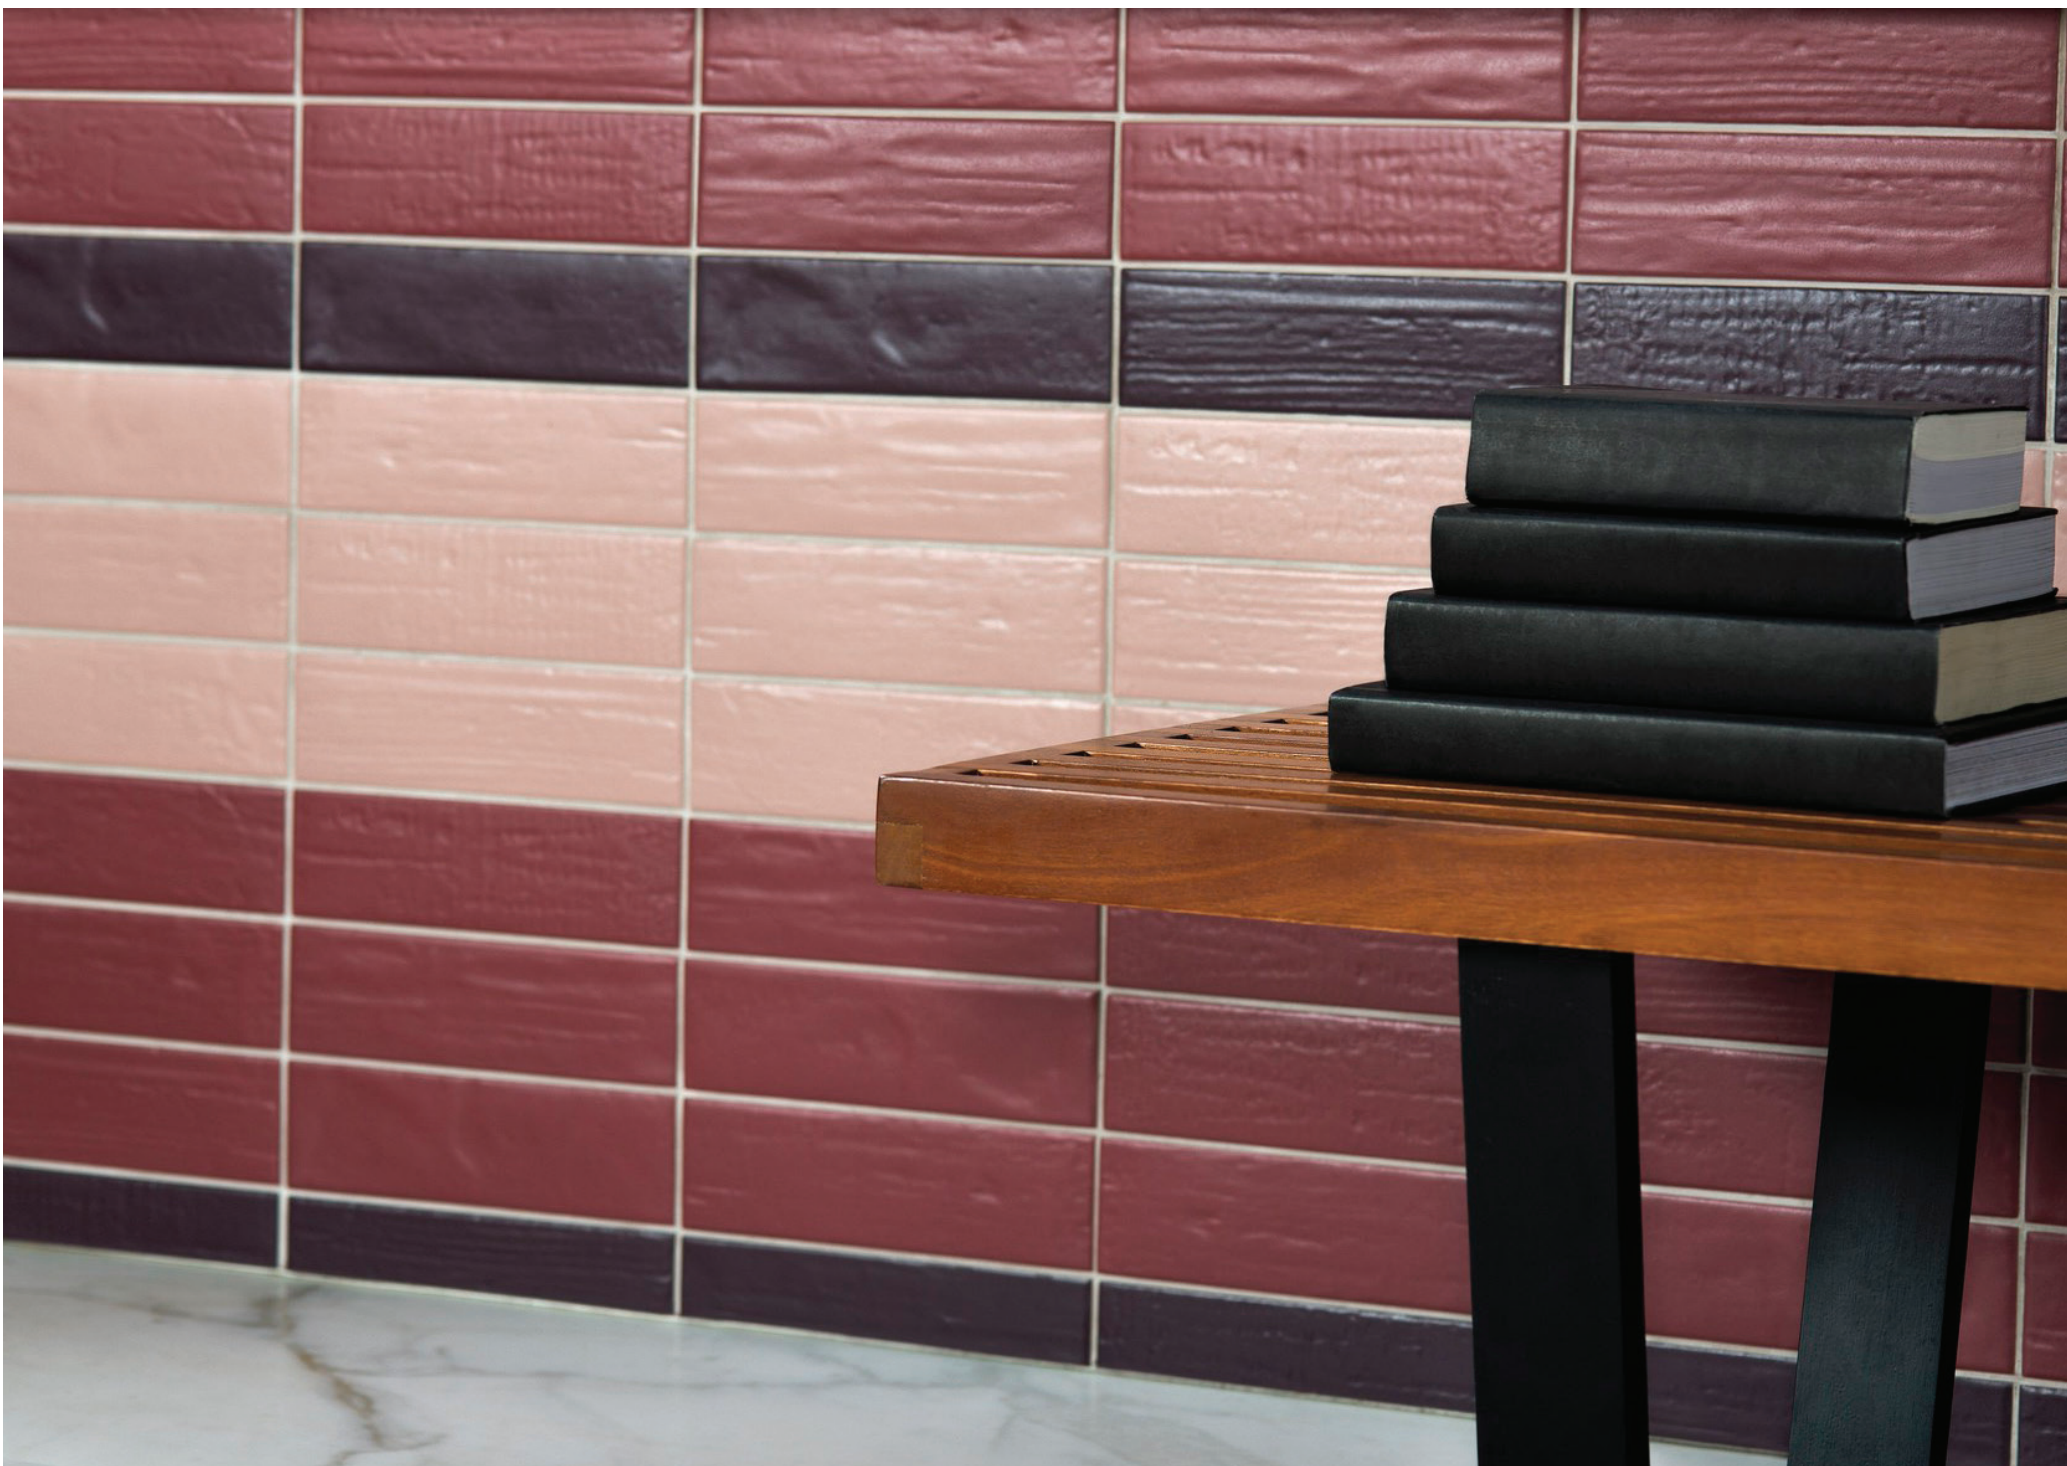

VITL | Eggplant, Berry and Rose, 3" x 9"