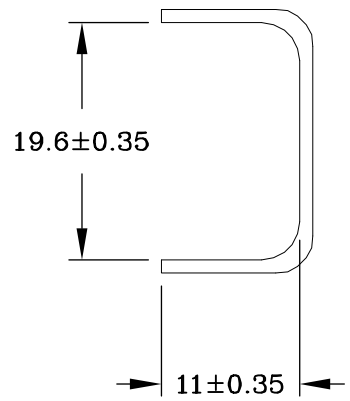

E

D

C

B

A

THIRD ANGLE PROJECTION

GENERAL NOTES

DIMENSIONS ARE IN MM - DO NOT SCALE

THIS DOCUMENT CONTAINS CONFIDENTIAL, PROPRIETARY INFORMATION THAT IS PROPERTY OF STARTECH.COM

StarTech.com

PRODUCT ID	CBMWWD1911C		
DESCRIPTION	20 Pack Cable Raceway Coupler for CBMWWD1911		
DO NOT SCALE	SHEET: 1 OF: 1	UPLOAD DATE: 3/25/2021	