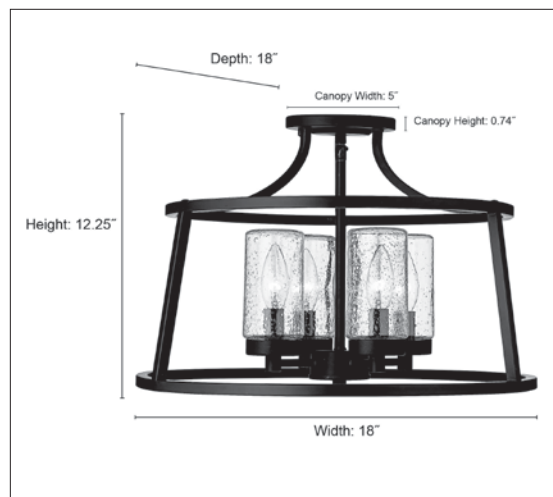

4184 MB

Millennium Lighting
105 Declaration Drive
McDonough, GA 30253
www.millenniumlighting.com