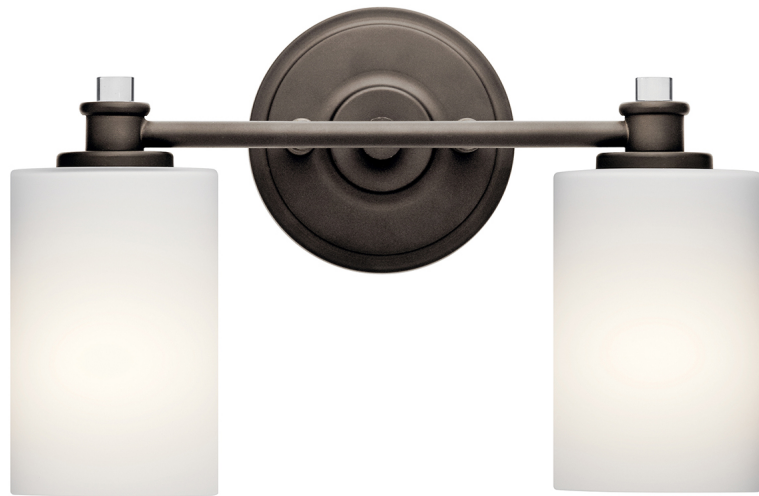

SPECIFICATIONS

Certifications/Qualifications

ADA Compliant	No
Prop65	No
DarkSky Approved	No
Location Rating	Damp
	kichler.com/warranty

Dimensions

Height	9.25"
Width	14"
Height From Center Of Wall Opening (Spec Sheet)	6.75"
Depth	5.25"
Weight	2.86 LBS
Canopy Height	5"
Canopy Depth	0.8"

Electrical

Input Voltage	120 V

Light Source

Light Source	Bulb
Lamp Included	Not Included
# Of Bulbs/LED Modules	2
Max Or Nominal Watt	100 W
Lamp Type	A19
Socket Type	E26 (Medium)
Dimmable	Yes

Mounting/Installation

Interior/Exterior	Interior Product
Mounting Style	WALL MOUNT
Mounting Weight	1.58 LBS
Install Glass Up Or Down	Both
Modular	No
Lead Wire Length	6

FIXTURE ATTRIBUTES

Housing/Glass

Primary Material	Steel
Shade Included	No
Shade Dimensions	4.00 DIA X 6.00

Product/Ordering Information

SKU	45922OZ
Finish	Olde Bronze
UPC	783927492119

Finishes

- Brushed Nickel
- Brushed Nickel
- Olde Bronze
- Olde Bronze

ALSO IN THIS FAMILY