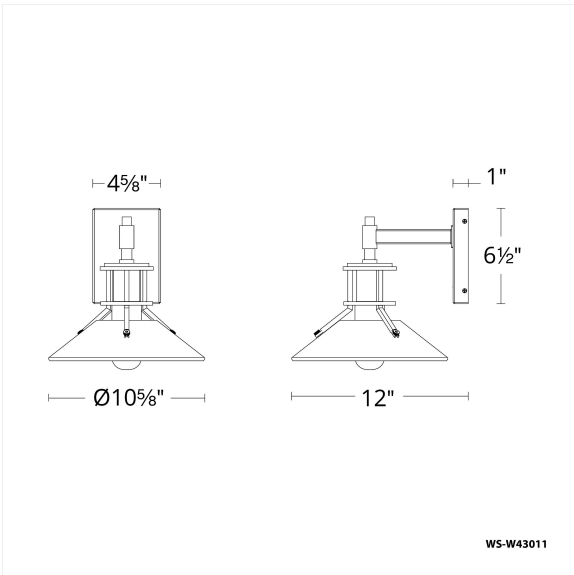

LINE DRAWING: