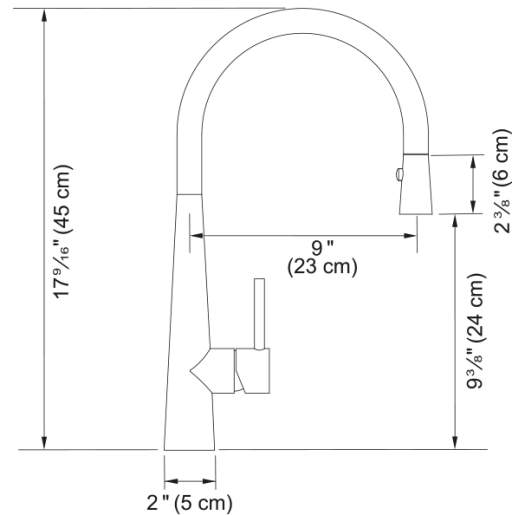

Steel Outdoor Faucet - STL-PD-316 | 115.0619.312

Stainless Steel 17.5-in. Single Handle Pull-Down Kitchen / Outdoor Faucet. Manufactured with T316 stainless steel, one of the most corrosion-resistant grades available, this faucet can withstand rain, cold, snow, and heavy use. The high arc spout and pull-down dual spray head easily accommodates large pots and allows you to reach each corner of the sink. Pair with a Franke Outdoor Series stainless steel sink to create a highly functional and beautiful backyard oasis. ADA Compliant. This model replaces the FF3452SS Steel faucet.

Aspect

Spout type	J - spout
Product color	Stainless steel
Type of material	Stainless steel 316
Flexible pullout hose material	Nylon grey
Spray head material	Stainless steel

Product Dimensions

Height Overall	17.717
Faucet hole diameter	35 mm
Cartridge dimension	35 mm

Installation

Mounting type	Shank
Water supply hose connection	1/2"
Water supply hose length	31.50 in

Product specifications

Pressure	High pressure
Faucet type	Spray
Faucet operation	Side lever
Faucet rotation	360°