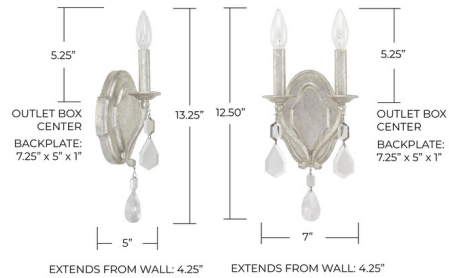

## Blakely Crystal Wall Light

By Capital Lighting

### Description

Blakely Crystal Wall Light features an Antique Silver finish with Clear crystals or an Antique Gold finish with Clear crystals. 60 watt max 120 volt candelabra base bulbs are required, but not included. Small: 5 inch width x 16.25 inch height x 4.25 inch depth. Large: 7 inch width x 15.75 inch height x 4.25 inch depth. UL listed.

### Specifications

|                    |  |
|--------------------|--|
| COLOR              | N/A  |
| BODY FINISH        | Antique Gold / Clear Crystals                  |
| WATTAGE            | 5W   |
| DIMMER             | Standard 120V                                  |
| DIMENSIONS         | 5"W x 16.25"H x 4.25"D                         |
| BULB NOT INCLUDED  | 1 x B11/Candelabra (E12)/5W/120V LED           |
| OTHER BULB OPTIONS | 1 x B10/Candelabra (E12)/60W/120V Incandescent |
| COUNTRY OF ORIGIN  | China  |