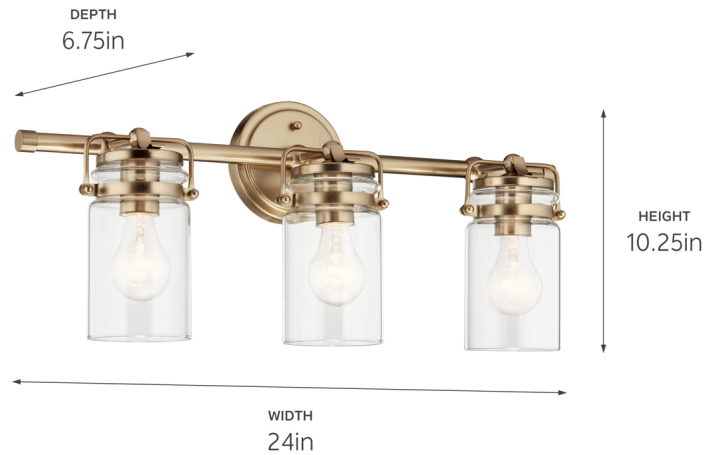

SPECIFICATIONS

Certifications/Qualifications

ADA Compliant	No
Prop65	Yes
DarkSky Approved	No
Location Rating	Damp
	kichler.com/warranty

Dimensions

Height	10.25"
Overall Height	10.25"
Width	24"
Height From Center Of Wall Opening (Spec Sheet)	2.5"
Depth	6.75"
Weight	5.75 LBS
Canopy Height	5"
Canopy Depth	1"

Mounting/Installation

Interior/Exterior	Interior Product
Mounting Style	WALL MOUNT
Mounting Weight	3.5 LBS
Install Glass Up Or Down	Down
Modular	No
Lead Wire Length	6
Wire Connectors	Wire Nuts

FIXTURE ATTRIBUTES

Housing/Glass

Primary Material	Steel
Shade Included	No
Shade Dimensions	4.00 DIA X 7.00

Product/Ordering Information

SKU	45689CPZ
Finish	Champagne Bronze™
UPC	783927017442

Finishes

-  Brushed Nickel
-  Champagne Bronze™
-  Olde Bronze