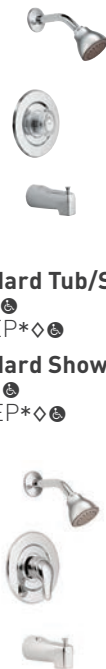

M-CORE™ 2-SERIES

- M-CORE 2S Tub/Shower Trim**
UTL183EP* / UTL183NH*
- M-CORE 2S Shower Only Trim**
UTL182EP* / UTL182NH*
- M-CORE 2S Valve Only Trim**
UTL181*

POSI-TEMP®

- Tub/Shower Trim**
TL183* / TL183EP*
- Shower Only Trim**
TL182* / TL182EP* / TL182NH*
- Shower Only Trim with Valve**
2352* / L2352* / L2352EP*
- Valve Only Trim with Valve**
L2361*
- Tub/Shower with Remodel Valve Trim Only**
TL2369EP*
- Tub/Shower with Remodel Valve Trim**
L2369EP*
- Shower Remodel Valve Trim Only**
TL2368EP*
- Shower Remodel Valve Only with Trim**
L2368EP*

STANDARD

- Standard Tub/Shower Trim**
T471* / T471EP*
- Standard Shower Only Trim**
T473* / T473EP*
- Standard Tub/Shower Trim**
TL471* / TL471EP*

BIDET

- Two-Handle Bidet Faucet**
TL5265 *

MASON® COORDINATING ACCESSORIES

- Double Robe Hook**
YB8003
- Towel Ring**
YB8086
- Paper Holder (Roller Only)**
YB8099
+ **Mounting Posts (Pair)**
YB8000
- Double Paper Holder**
YB8088
(3 mounting posts, roller not included)
+ **Mounting Posts (Pair)**
YB8000