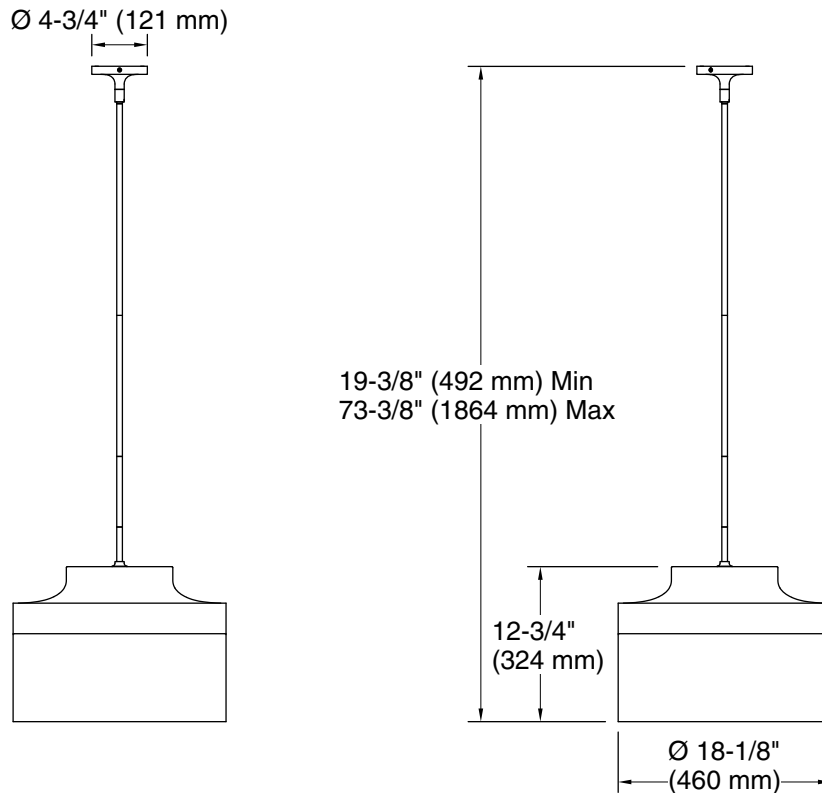

Features

- Rounded glass shades connect with tube attachments and metal bases in contemporary designs fit for any room
- Coordinates with faucets and accessories in the Purist collection
- Requires four bulbs with medium (E26) base; T10 bulb recommended (sold separately)
- Suitable for damp locations, per UL 1598
- Includes installation hardware
- Fixture is dimmable when paired with dimmer switch and compatible bulbs
- Suitable for sloped ceiling installations not to exceed 15°

Color	Code	Description
	BLL	Matte Black
	2GL	Brushed Moderne Brass

Required Electrical Service

One circuit required.

120 V, 2 A, 60 Hz

Technical Information

All product dimensions are nominal.

Material:	Steel, Aluminum, Glass
Number of Lights:	4
Lighting Type:	Socket-based
Socket Type:	E-26 Medium
Number of Shades:	1
Hanging Type:	Downrod
Downrod Detail:	1 x 3" (76 mm), 1 x 6" (152 mm), 1 x 12" (305 mm), 2 x 18" (457 mm)
Height:	19-3/8" (492 mm) - 73-3/8" (1864 mm)