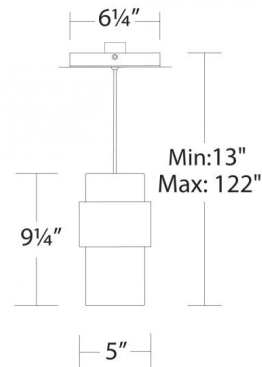

### Description

The Banded Mini Pendant brings a sophisticated touch to any room of your home. An etched opal glass cylinder is surrounded by a band with matching canopy. Up and down illumination. Includes 9 feet of cable to customize length. Can be mounted on sloped ceilings.

### Specifications

COLOR . . . . . Etched Opal  
BODY FINISH . . . . . Black  
WATTAGE . . . . . 20W  
DIMMER . . . . . Low Voltage Electronic  
DIMENSIONS . . . . . 5"W x 9.25"H  
INTEGRATED LED MODULE . . . . . 1 x LED/20W/120-277V LED  
COUNTRY OF ORIGIN . . . . . China

### Technical Information

LAMP LIFE . . . . . 60000 hours  
COLOR RENDERING . . . . . 90 CRI  
LAMP COLOR . . . . . 3000K  
LUMENS/WATT . . . . . 50.85  
LUMINOUS FLUX . . . . . 1017 lumens

Shown in black / etched opal