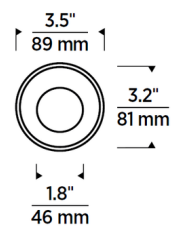

Flangeless

CLICK TO VIEW PRODUCT

Notes: