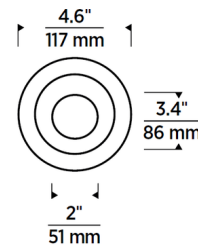

Lightology

lightology.com
866-954-4489
05-18-26

Project: _____
Company: _____
Location: _____ Fixture Type: _____
SPEC #: **ELE892118**
Approved On: _____ Approved By: _____

Entra 3IN Round Wall Wash Trim with Wall Wash Lens By Visual Comfort Architectural

Description

The Entra 3 Inch Round Wall Wash Trim with lens is compatible with Entra 3 inch round new construction or remodel housings. Entra is a high-performance, reliable recessed lighting solution, delivering architectural-grade aesthetics and quality while meeting budget-sensitive residential and commercial specifications. This trim features die-cast aluminum construction with no seams, and does not warp or sag. The White finish is field-paintable for matching your ceiling. Note: A complete fixture requires this trim and a housing, sold separately. The light module is included with the housing.

Specifications

REFLECTOR/BAFFLE COLOR	N/A
BODY FINISH	White
WATTAGE	N/A
DIMMER	N/A
DIMENSIONS	3.5"W x 1"H
BULB	N/A

Technical Information

APERTURE SIZE	3.200"
APERTURE SHAPE	Round
CEILING TYPE	Drywall Trimless/Flush
FUNCTION	Wall Washer

Shown in white

Flanged

Flangeless

CLICK TO VIEW PRODUCT

Notes: