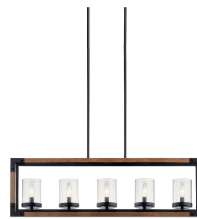

ALSO IN THIS FAMILY

44043AUB