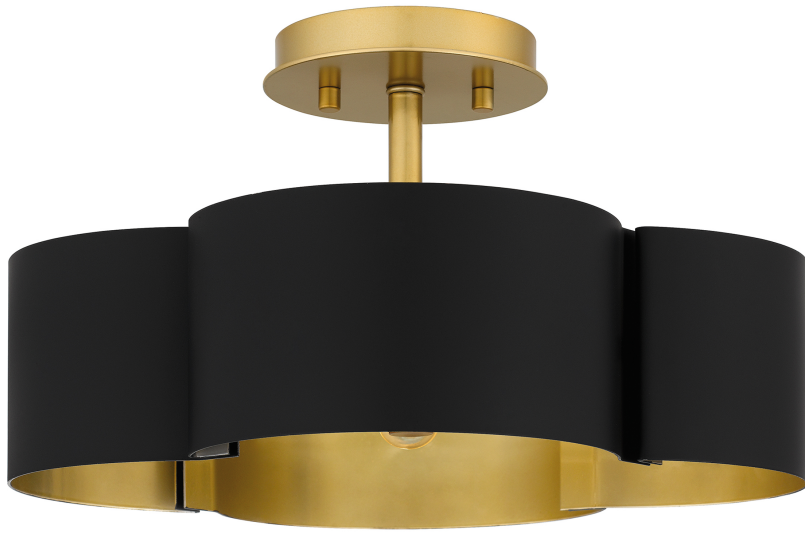

## BSM1714MBK

Balsam Semi-Flush Mount

Matte Black

QUOIZEL  
LIGHTING

### DIMENSIONS

Dimensions: 14.00" W x 8.00" H x 14.00" D

Canopy Dimensions: 4.75"W x 0.75"D

Weight: 4.60 lbs

### DETAILS

Material: STEEL

Glass/Shade Description: Metal