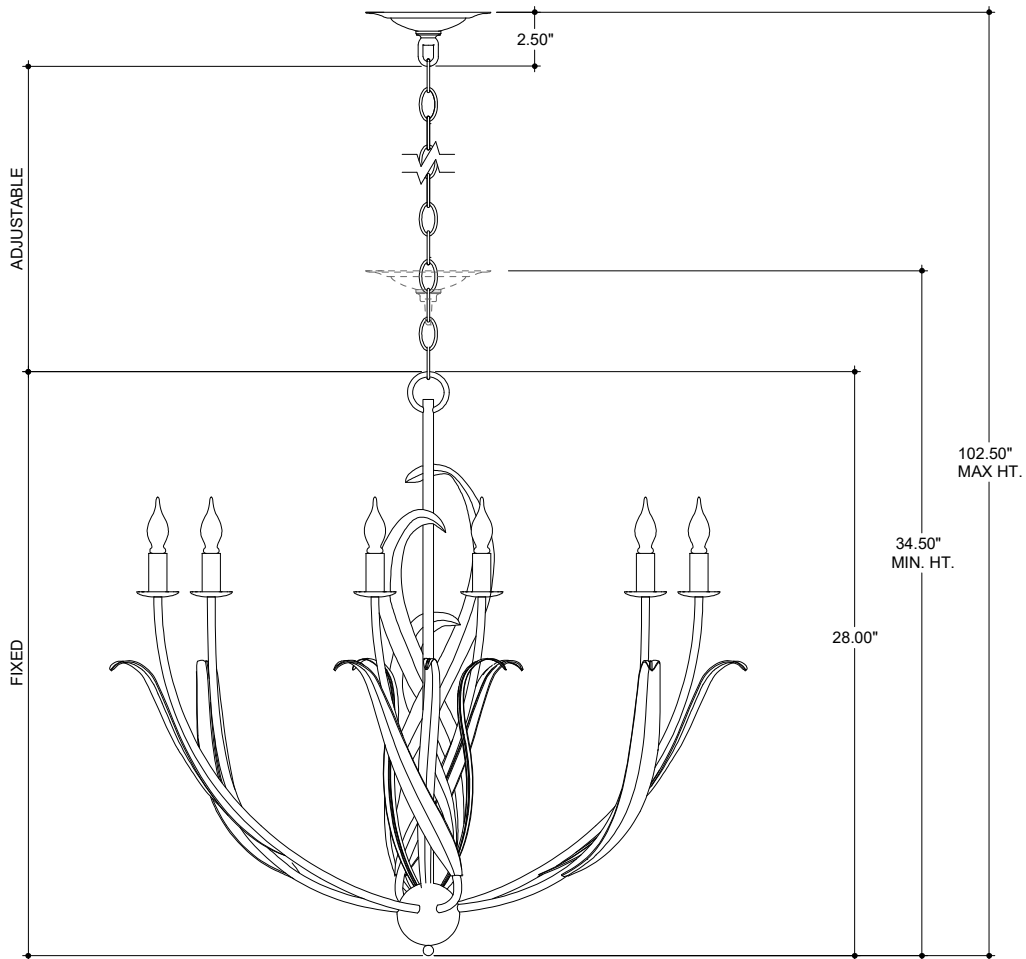

32.00" DIA. BODY

6.00" DIA. CANOPY

1.00" H X 4.25" W
CROSS BAR

TOP VIEW

CANOPY DETAIL

FRONT VIEW

9000-0444

ALL WORK © 2019 CURREY & COMPANY