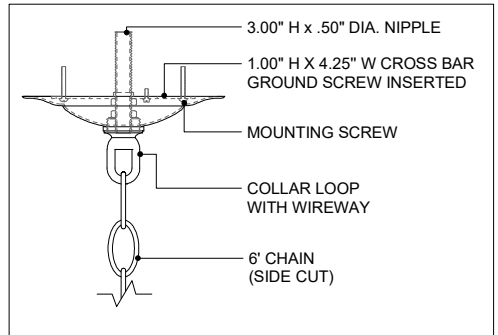

32.00" DIA. BODY

6.00" DIA. CANOPY

1.00" H X 4.25" W
CROSS BAR

TOP VIEW

CANOPY DETAIL

FRONT VIEW

9000-0444

ALL WORK © 2019 CURREY & COMPANY