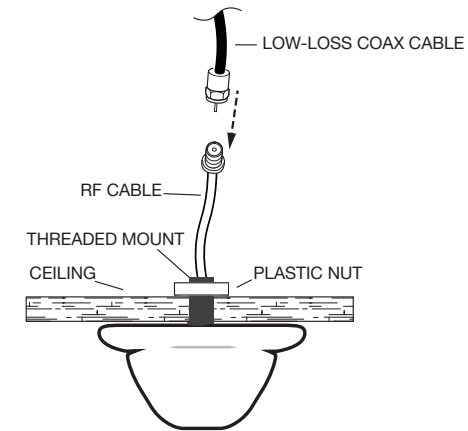

Installation

1. Drill a 20 mm diameter hole in the ceiling. The ceiling thickness should not exceed 20 mm.
2. Unscrew fixing nut from antenna. Place antenna cable through ceiling hole. Screw the fixing nut back onto the antenna and cable on the crawl-space side of the ceiling and fasten.
3. Connect antenna connector to the appropriate cable for your booster kit that leads to the booster port marked INSIDE.
4. Tighten fixing nut to secure antenna.

Storage and transportation: Store and place in non-extreme room temperature and dry environment only. This antenna should not be used near open flames.