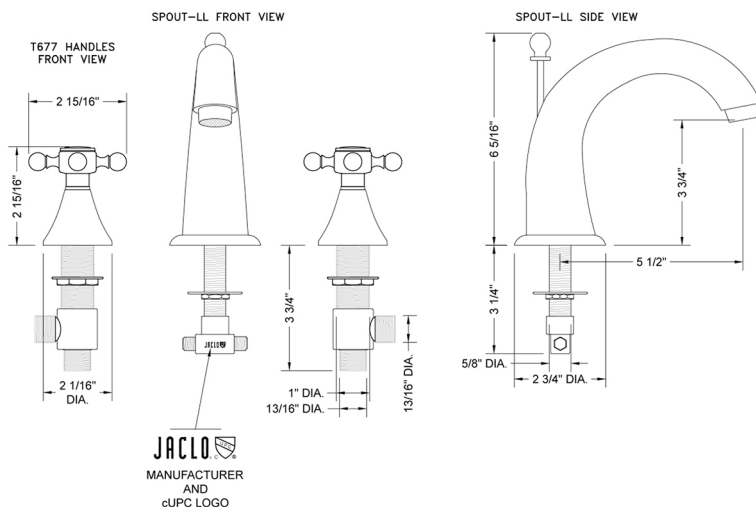

SPECIFICATION DRAWING: