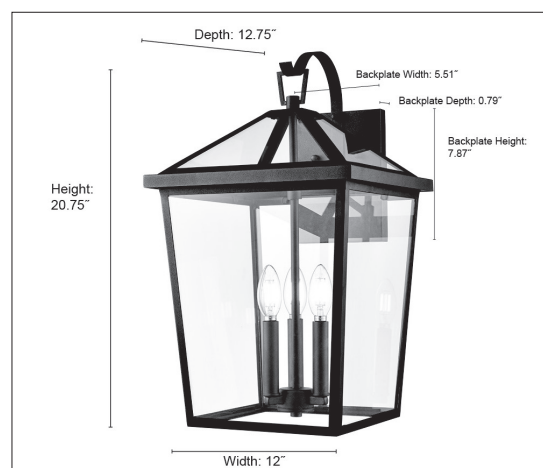

92303

MESUN THREE LIGHT OUTDOOR WALL MOUNT

**FINISH**

TBK - Textured Black

**DIMENSIONS**

Width 12"  
Height 20.75"  
Depth 12.75"  
Backplate Width 5.51"  
Backplate Height 7.87"  
Backplate Depth 0.79"  
Weight 10.23 lbs

# Bulbs 3-Candle  
Bulb Base Candelabra (E12)  
Watts per Bulb 40W  
Voltage 120V  
Total Wattage 120W  
Bulbs Included No

**CERTIFICATION**

ETL Listed Wet Location

**ITEM NUMBER**

SKU's 92303 TBK

92303 TBK