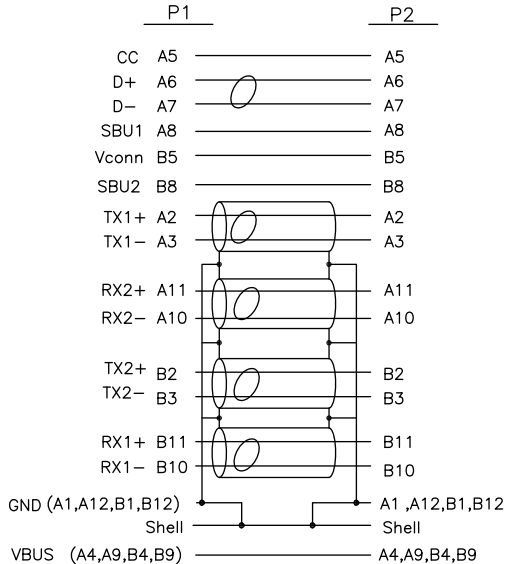

Pin Assignment

THIRD ANGLE PROJECTION

GENERAL NOTES

DIMENSIONS ARE IN MM - DO NOT SCALE  
 THIS DOCUMENT CONTAINS CONFIDENTIAL, PROPRIETARY INFORMATION THAT IS PROPERTY OF STARTECH.COM

PRODUCT ID	HB30C4AFPD		
DESCRIPTION	4 Port USB C Hub with 4 USB Type-A Ports		
<b>DO NOT SCALE</b>	<b>SHEET: 1 OF: 1</b>	<b>UPLOAD DATE: 7/19/2023</b>	