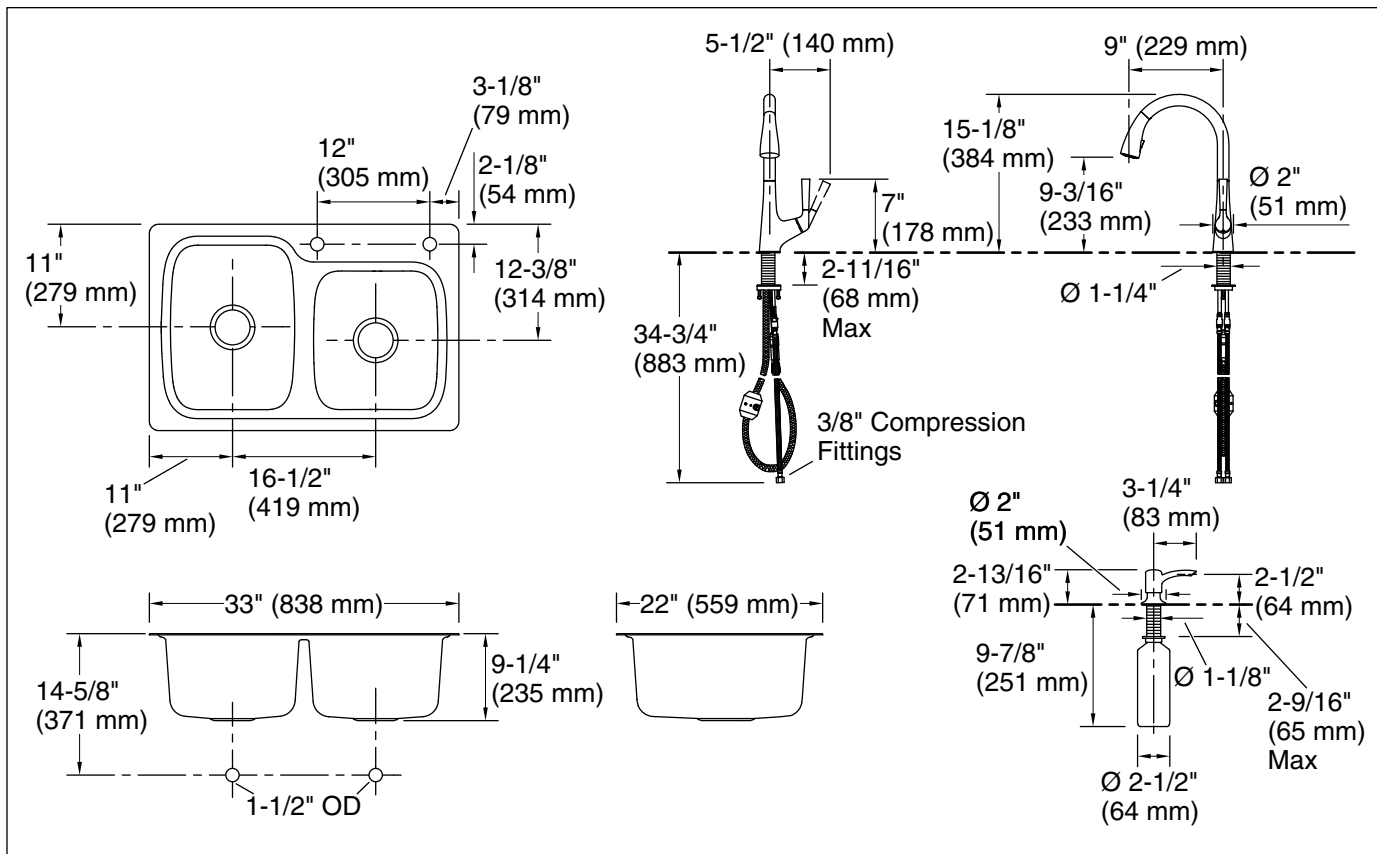

Technical Information

All product dimensions are nominal.

Basin configuration: Large Bowl on Left

Min. base cabinet width: 36" (914 mm)

Bowl area (Right): Length: 14-3/16" (360 mm)
Width: 15-11/16" (398 mm)
Bowl depth: 9" (229 mm)
Water depth: 9" (229 mm)

Bowl area (Left): Length: 14-3/16" (360 mm)
Width: 18-7/16" (468 mm)
Bowl depth: 9" (229 mm)
Water depth: 9" (229 mm)

Number of deck holes: 2

Faucet hole(s): 1-7/16" (37 mm)

Soap/Lotion hole: 1-7/16" (37 mm)

Drain hole: 3-3/4" (94 mm)

Template: Top-mount, 1263722-7, required, included

Notes

Install this product according to the installation instructions.