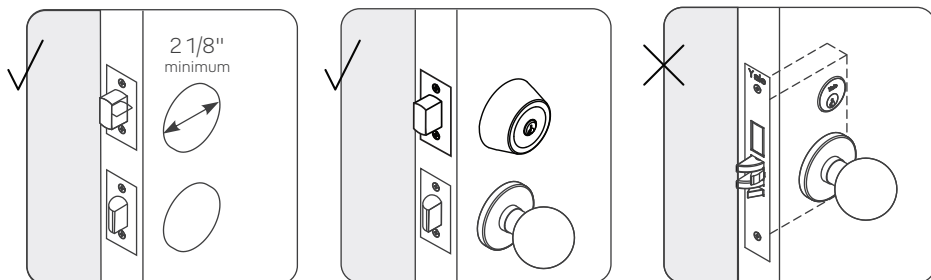

Assure Lock 2 Specifications

Door Specifications	• Face Bore 2 1/8" or 1 1/2" • Edge Bore 1" • Backset 2 3/8" or 2 3/4" (adjustable latch) • Door Thickness 1 3/8" - 2 1/4"	Warranty	for the original owner, one year warranty for electronics and lifetime limited warranty for finish and mechanical operation.
Strikes / Latches	Strike Plate 1" x 2 1/4" RC Round Corner Latch 2 3/8" or 2 3/4" Adjustable Latch Faceplate 1" x 2 1/4" RC Round Corner	Temperature Range	Outside Temperature Range -30°C to 60°C = -22°F to 140°F Inside Temperature Range -15°C to 70°C = 5°F to 158°F Battery Temperature Range -10°C to 55°C = 14°F to 131°F Storage Temperature Range -40°C to 85°C = -40°F to 185°F
Keyway	KW-15 Pin (keyed models come with 1 key)	In the Box	• Yale Assure Lock 2 • DoorSense • Z-Wave Smart Module • Deadbolt and Strike Plate • Mounting Hardware • Key (keyed models) • 4 AA Batteries • Door Template • Installation Manual
Handing	Self-handing		
Grade tested to	Commercial Grade 2		
UL/cUL Functions are UL	The Yale Assure Lock 2 family is 20 minute fire rated when installed on the correct rated/specified door		
		Product Measurements	
		YRD410; YRD420 Exterior Interior	.8" L x 2.6" W x 4.9" H 1.7" L x 2.7" W x 4.9" H
		YRD430; YRD450 Exterior Interior	.6" L x 2.5" W x 3.7" H 1.7" L x 2.7" W x 4.9" H

Lock compatibility