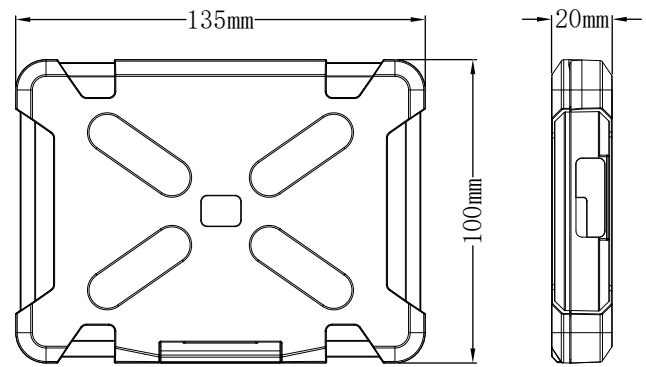

8 7 6 5 4 3 2 1

F
E
D
C
B
A

Sleeve

Enclosure

THIRD ANGLE PROJECTION

GENERAL NOTES

DIMENSIONS ARE IN MM - DO NOT SCALE
THIS DOCUMENT CONTAINS CONFIDENTIAL, PROPRIETARY INFORMATION THAT IS PROPERTY OF STARTECH.COM

PRODUCT ID	S251BRU33		
DESCRIPTION	Rugged Hard Drive Enclosure - USB 3.0 to 2.5in SATA 6Gbps HDD or SSD - UASP		
DO NOT SCALE	SHEET: 1 OF: 1	UPLOAD DATE: 8/3/2021	

8 7 6 5 4 3 2 1