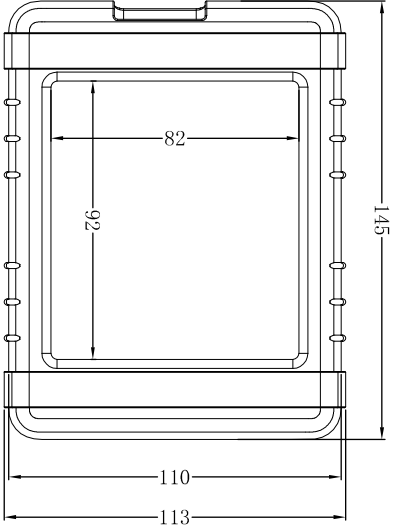

8 7 6 5 4 3 2 1

F
E
D
C
B
A

Sleeve

Enclosure

THIRD ANGLE PROJECTION

GENERAL NOTES

DIMENSIONS ARE IN MM - DO NOT SCALE
THIS DOCUMENT CONTAINS CONFIDENTIAL, PROPRIETARY INFORMATION THAT IS PROPERTY OF STARTECH.COM

PRODUCT ID	S251BRU33		
DESCRIPTION	Rugged Hard Drive Enclosure - USB 3.0 to 2.5in SATA 6Gbps HDD or SSD - UASP		
DO NOT SCALE	SHEET: 1 OF: 1	UPLOAD DATE: 8/3/2021	

8 7 6 5 4 3 2 1