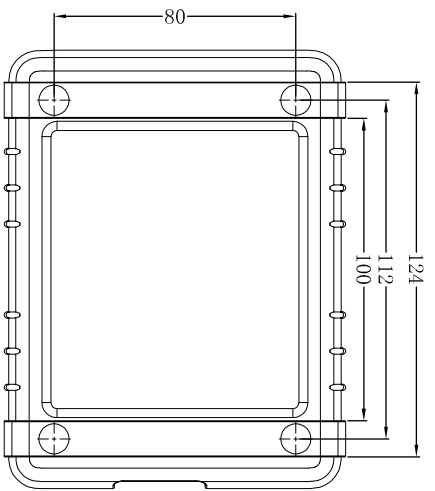

8 7 6 5 4 3 2 1

F
E
D
C
B
A

Sleeve

Enclosure

THIRD ANGLE PROJECTION

GENERAL NOTES

DIMENSIONS ARE IN MM - DO NOT SCALE
THIS DOCUMENT CONTAINS CONFIDENTIAL, PROPRIETARY INFORMATION THAT IS PROPERTY OF STARTECH.COM

PRODUCT ID	S251BRU33		
DESCRIPTION	Rugged Hard Drive Enclosure - USB 3.0 to 2.5in SATA 6Gbps HDD or SSD - UASP		
DO NOT SCALE	SHEET: 1 OF: 1	UPLOAD DATE: 8/3/2021	

8 7 6 5 4 3 2 1