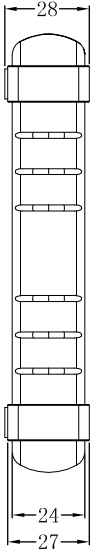

8 7 6 5 4 3 2 1

F
E
D
C
B
A

Sleeve

Enclosure

THIRD ANGLE PROJECTION

GENERAL NOTES

DIMENSIONS ARE IN MM - DO NOT SCALE
THIS DOCUMENT CONTAINS CONFIDENTIAL, PROPRIETARY INFORMATION THAT IS PROPERTY OF STARTECH.COM

PRODUCT ID	S251BRU33		
DESCRIPTION	Rugged Hard Drive Enclosure - USB 3.0 to 2.5in SATA 6Gbps HDD or SSD - UASP		
DO NOT SCALE	SHEET: 1 OF: 1	UPLOAD DATE: 8/3/2021	

8 7 6 5 4 3 2 1