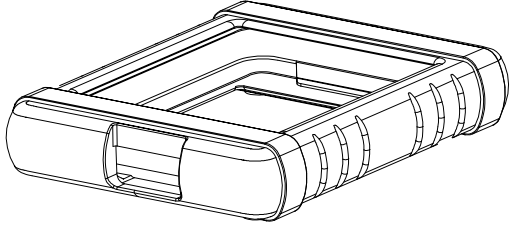

8 7 6 5 4 3 2 1

F
E
D
C
B
A

Sleeve

Enclosure

THIRD ANGLE PROJECTION

GENERAL NOTES

DIMENSIONS ARE IN MM - DO NOT SCALE
THIS DOCUMENT CONTAINS CONFIDENTIAL, PROPRIETARY INFORMATION THAT IS PROPERTY OF STARTECH.COM

PRODUCT ID	S251BRU33		
DESCRIPTION	Rugged Hard Drive Enclosure - USB 3.0 to 2.5in SATA 6Gbps HDD or SSD - UASP		
DO NOT SCALE	SHEET: 1 OF: 1	UPLOAD DATE: 8/3/2021	

8 7 6 5 4 3 2 1