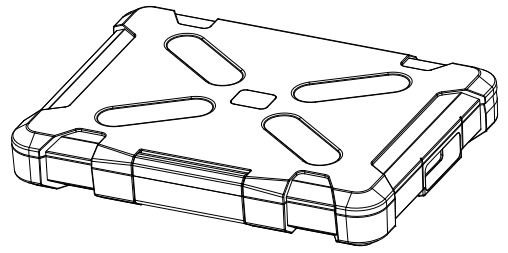

8 7 6 5 4 3 2 1

F
E
D
C
B
A

Sleeve

Enclosure

THIRD ANGLE PROJECTION

GENERAL NOTES

DIMENSIONS ARE IN MM - DO NOT SCALE
THIS DOCUMENT CONTAINS CONFIDENTIAL, PROPRIETARY INFORMATION THAT IS PROPERTY OF STARTECH.COM

PRODUCT ID	S251BRU33		
DESCRIPTION	Rugged Hard Drive Enclosure - USB 3.0 to 2.5in SATA 6Gbps HDD or SSD - UASP		
DO NOT SCALE	SHEET: 1 OF: 1	UPLOAD DATE: 8/3/2021	

8 7 6 5 4 3 2 1