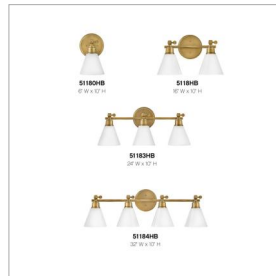

ARTI

51182HB

SMALL ADJUSTABLE TWO LIGHT VANITY

The perfect fixture for any space, Arti embodies simple elegance with its functional, streamlined design. Offering a robust lineup of fixture silhouettes, every aspect of the Arti family is adorned with practical features for a seamless integration into any room.

DETAILS	
FINISH:	Heritage Brass
MATERIAL:	Steel
GLASS:	Cased Opal
DIMMABLE:	YES - WITH DIMMABLE LAMP (NOT INCLUDED)

DIMENSIONS	
WIDTH:	16"
HEIGHT:	10"
WEIGHT:	4lb
BACK PLATE:	6" Dia.
EXTENSION:	7"
TOP TO OUTLET:	3"

LIGHT SOURCE	
LIGHT SOURCE:	Socketed
WATTAGE:	2-10w Med. LED, 60w Equiv.
VOLTAGE:	120v

SHIPPING	
CARTON LENGTH:	15.4
CARTON WIDTH:	13.4
CARTON HEIGHT:	8.5
CARTON WEIGHT:	4.9

PRODUCT DETAILS:

- This fixture can be mounted either up or down to best fit your space
- Damp Rated
- Fully adjustable up or down
- Classic, elegant lines and timeless details enhance a traditional space
- All dimensions listed are as shown