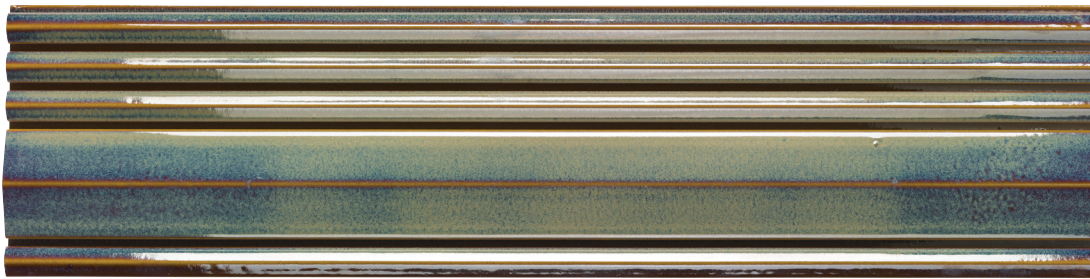

Kefi™ blends industrial edge with handcrafted artistry, featuring reactive glazes that create rich color variation and one-of-a-kind patterns. Its fluted texture and Interlock design deliver a seamless, luxurious statement for modern spaces.

KEFI™  
*Extruded Porcelain*

Cobalt

Moss

White

Sizes					
	4" x 15" 3.94" x 15.35"				
Thickness	16mm				
Grout Joint Recommendation	Check Website				
Testing	Breaking Strength C648	Chemical Resistance C650	Water Absorption C373	Scratch Hardness MOHS	Shade Variation Rating
Results*	Check Website	Check Website	Check Website	Check Website	V2