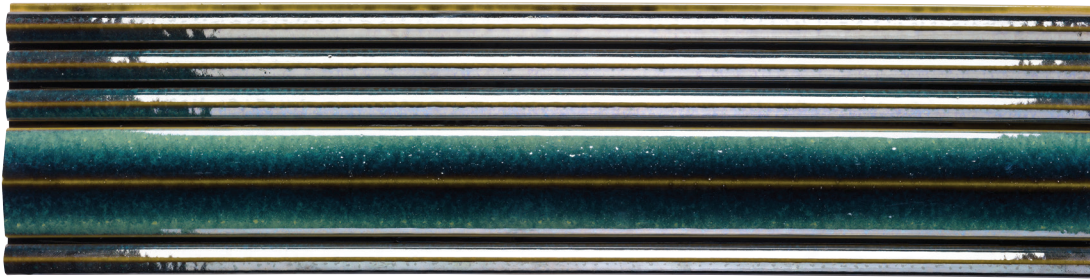

Kefi™ blends industrial edge with handcrafted artistry, featuring reactive glazes that create rich color variation and one-of-a-kind patterns. Its fluted texture and Interlock design deliver a seamless, luxurious statement for modern spaces.

KEFI™  
*Extruded Porcelain*

Cobalt

Moss

White

Sizes					
	4" x 15" 3.94" x 15.35"				
Thickness	16mm				
Grout Joint Recommendation	Check Website				
Testing	Breaking Strength C648	Chemical Resistance C650	Water Absorption C373	Scratch Hardness MOHS	Shade Variation Rating
Results*	Check Website	Check Website	Check Website	Check Website	V2