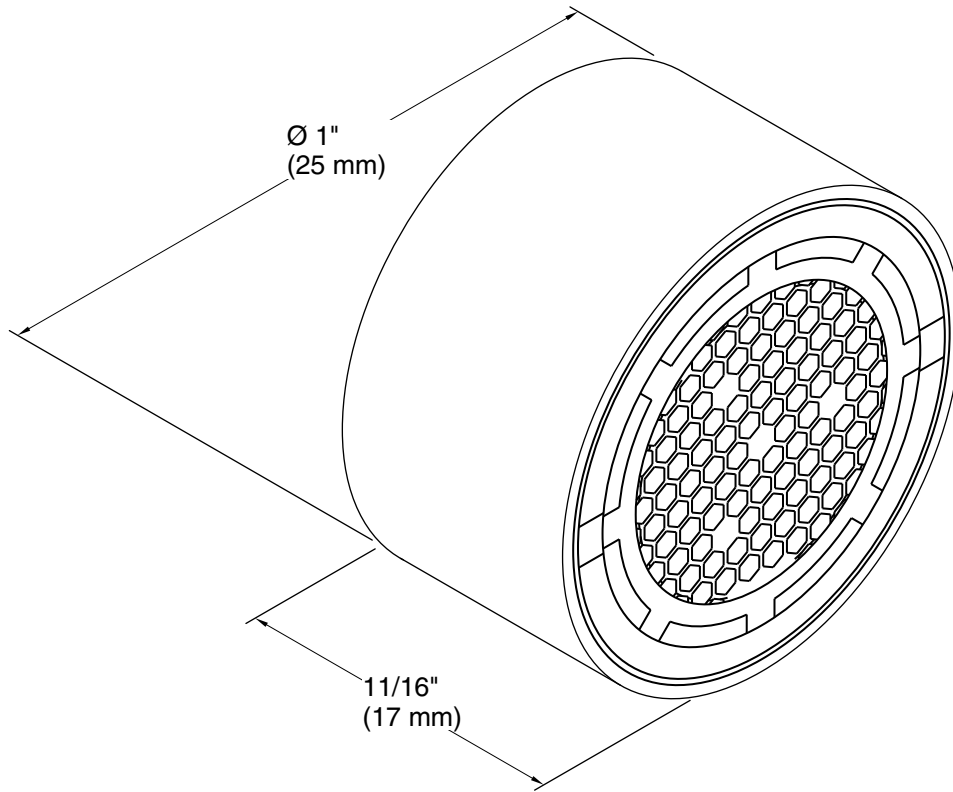

55/64" Female Aerator K-18036

Features

- Kohler plumbing products mean beautiful form as much as reliable function.
- 55/64" female.
- 0.5 gpm vandal-resistant pressure-compensating spray (non-aerated).
- GPM = Volumetric flow rate in gallons per minute.

Technical Information

All product dimensions are nominal.

Material: Brass

Notes

Install this product according to the installation guide.