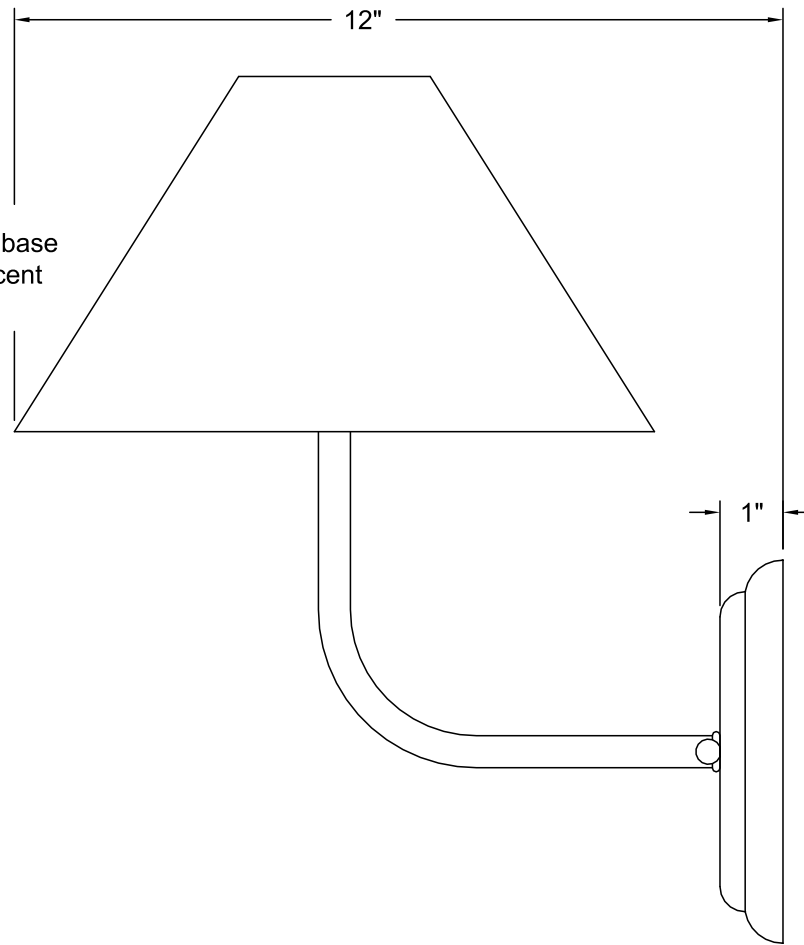

FRONT VIEW

Ivory linen tapered shade

1 @ 5.5 watts max G LED candecent (E12) base (or 40 watts incandescent equivalent) (Voltage: 120V/60Hz)

Powder coated dark antique bronze

SIDE VIEW

Item number:
WS178

Product name:
Serena

Overall dimensions:
10"W x 13 1/2"H x 12"D

RENWIL[®]
EST. 1967