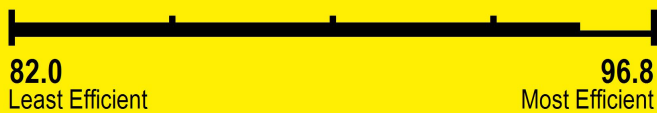

U.S. Government

Federal law prohibits removal of this label before consumer purchase.

ENERGYGUIDE

Boiler
Water
Natural Gas, Propane Gas

RINNAI
Model (I60S) REB-A1800FF-US

Efficiency Rating (AFUE)*

95.1

Range of Similar Models
* Annual Fuel Utilization Efficiency